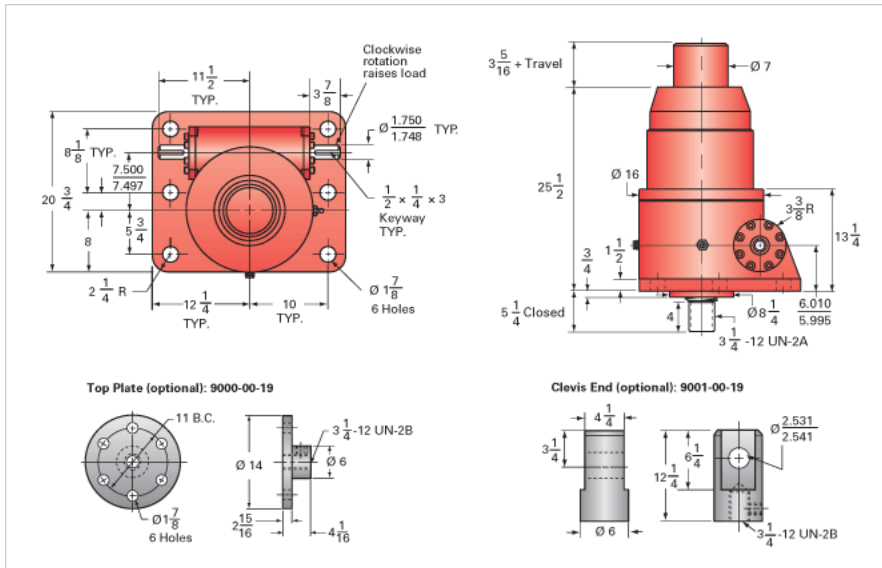

ActionJac 100-BSJ-I 32:1

Call 800-321-7800 or visit us online at www.nookindustries.com to configure and order your ActionJac 100-BSJ-I 32:1 today!

Details

Capacity [Ton]	100
Gear Ratio	32:1
Turns of Worm per Inch Travel	32
Torque to Raise 1 lb. [in-lb]	0.0138
Lifting Screw Diameter [in]	4.00
Screw Lead [in]	1.000
Root Diameter [in]	3.338
BackDrive Holding Torque [ft-lb]	35.0
Tare Drag Torque [in-lb]	205

Performance Specifications

Maximum Allowable Input [hp]	12.50
Maximum Input Torque [in-lb]	2760
Maximum Worm Speed at Rated Load [rpm]	285
Maximum Load at 1750 RPM [lb]	32621
Starting Torque	1.5 x Running Torque

Weight

Base 0 Travel [lb]	1100
Per Inch of Travel [lb]	5.00
Grease [lb]	16.0