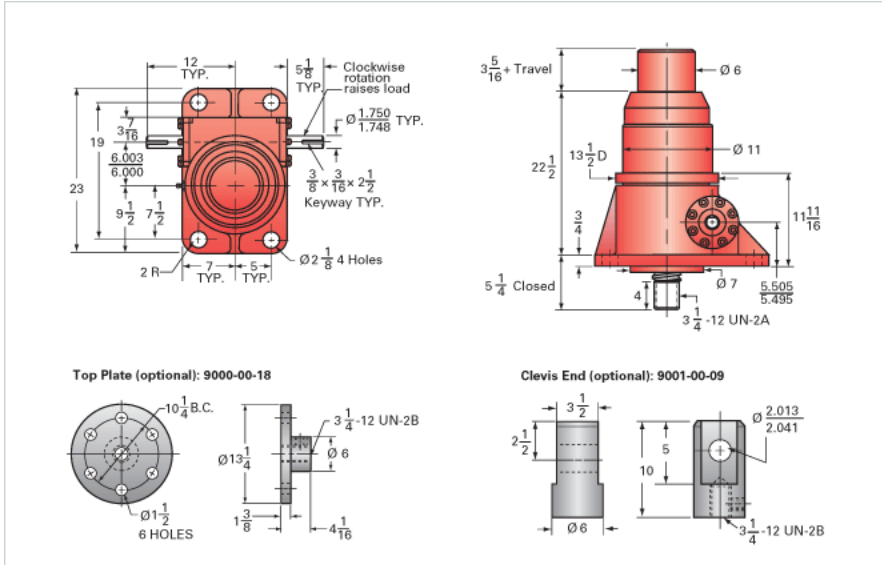

ActionJac 75-BSJ-I 32:1

Call 800-321-7800 or visit us online at www.nookindustries.com to configure and order your ActionJac 75-BSJ-I 32:1 today!

Details

Capacity [Ton]	75
Gear Ratio	32:1
Turns of Worm per Inch Travel	32
Torque to Raise 1 lb. [in-lb]	0.0112
Lifting Screw Diameter [in]	4.00
Screw Lead [in]	1.000
Root Diameter [in]	3.338
BackDrive Holding Torque [ft-lb]	25.0
Tare Drag Torque [in-lb]	155

Performance Specifications

Maximum Allowable Input [hp]	9.00
Maximum Input Torque [in-lb]	1680
Maximum Worm Speed at Rated Load [rpm]	338
Maximum Load at 1750 RPM [lb]	28970
Starting Torque	1.5 x Running Torque

Weight

Base 0 Travel [lb]	650
Per Inch of Travel [lb]	5.00
Grease [lb]	9.0