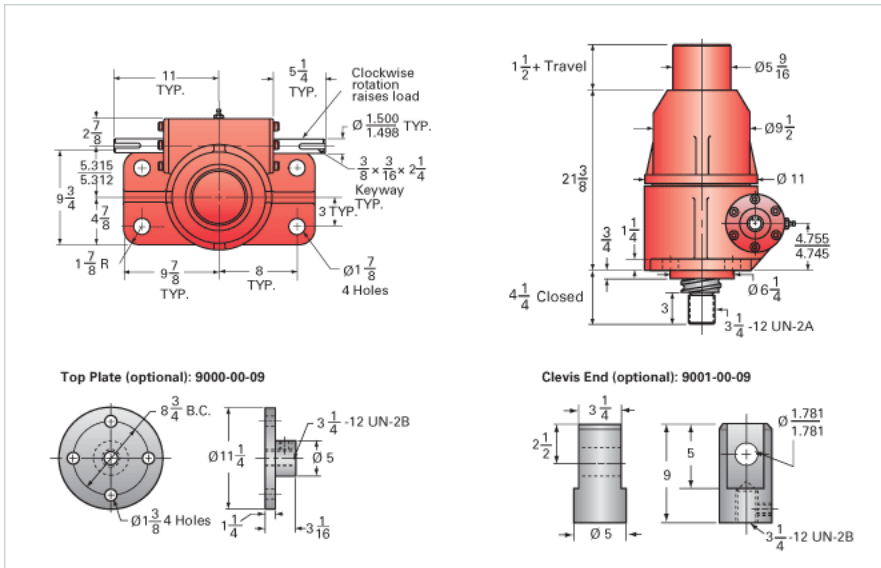

ActionJac 50-BSJ-I 32:1

Call 800-321-7800 or visit us online at www.nookindustries.com to configure and order your ActionJac 50-BSJ-I 32:1 today!

Details

Capacity [Ton]	50
Gear Ratio	32:1
Turns of Worm per Inch Travel	32
Torque to Raise 1 lb. [in-lb]	0.0139
Lifting Screw Diameter [in]	4.00
Screw Lead [in]	1.000
Root Diameter [in]	3.338
BackDrive Holding Torque [ft-lb]	10.0
Tare Drag Torque [in-lb]	90

Performance Specifications

Maximum Allowable Input [hp]	5.00
Maximum Input Torque [in-lb]	1390
Maximum Worm Speed at Rated Load [rpm]	227
Maximum Load at 1750 RPM [lb]	12955
Starting Torque	1.5 x Running Torque

Weight

Base 0 Travel [lb]	490
Per Inch of Travel [lb]	5.00
Grease [lb]	5.0