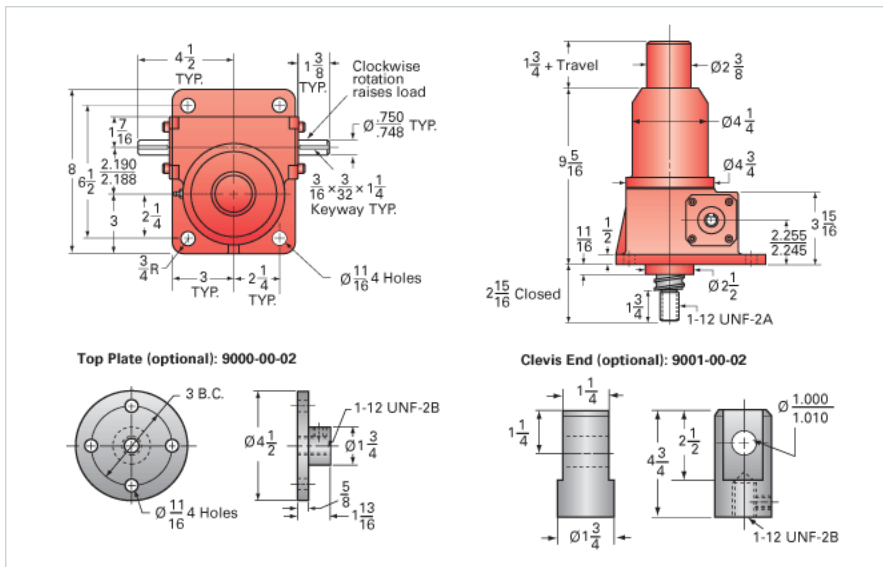

ActionJac 5-BSJ-I 6:1

Call 800-321-7800 or visit us online at www.nookindustries.com to configure and order your ActionJac 5-BSJ-I 6:1 today!

Details

Capacity [Ton]	5
Gear Ratio	6:1
Turns of Worm per Inch Travel	12.66
Torque to Raise 1 lb. [in-lb]	0.0183
Lifting Screw Diameter [in]	1.50
Screw Lead [in]	0.473
Root Diameter [in]	1.140
BackDrive Holding Torque [ft-lb]	14.0
Tare Drag Torque [in-lb]	10

Performance Specifications

Maximum Allowable Input [hp]	3.00
Maximum Input Torque [in-lb]	183
Maximum Worm Speed at Rated Load [rpm]	1033
Maximum Load at 1750 RPM [lb]	5904
Starting Torque	1.5 x Running Torque

Weight

Base 0 Travel [lb]	35
Per Inch of Travel [lb]	0.60
Grease [lb]	1.0