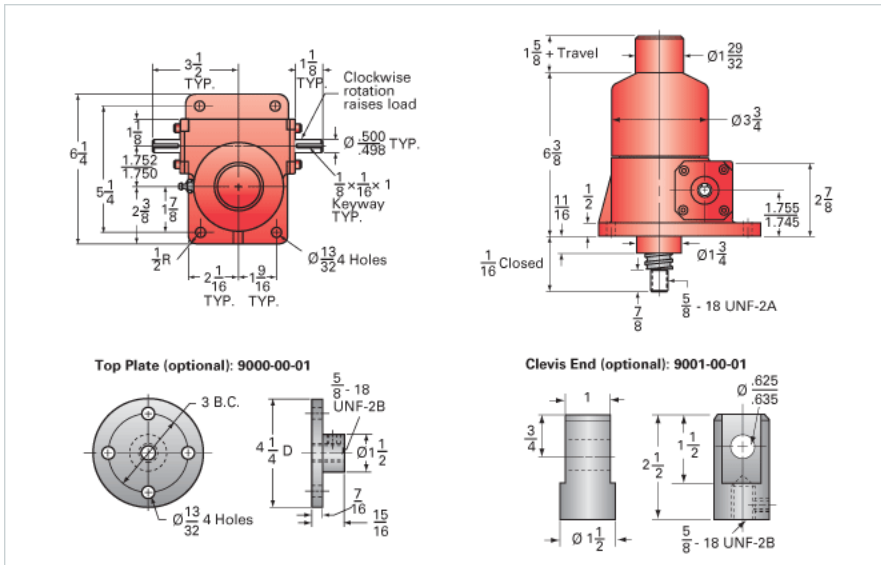

ActionJac 2.5HL-BSJ-I 12:1

Call 800-321-7800 or visit us online at www.nookindustries.com to configure and order your ActionJac 2.5HL-BSJ-I 12:1 today!

Details

Capacity [Ton]	2.5
Gear Ratio	12:1
Turns of Worm per Inch Travel	12
Torque to Raise 1 lb. [in-lb]	0.0244
Lifting Screw Diameter [in]	1.00
Screw Lead [in]	1.000
Root Diameter [in]	0.820
BackDrive Holding Torque [ft-lb]	6.0
Tare Drag Torque [in-lb]	5

Performance Specifications

Maximum Allowable Input [hp]	1.50
Maximum Input Torque [in-lb]	122
Maximum Worm Speed at Rated Load [rpm]	775
Maximum Load at 1750 RPM [lb]	2214
Starting Torque	1.5 x Running Torque

Weight

Base 0 Travel [lb]	17
Per Inch of Travel [lb]	0.60
Grease [lb]	0.5