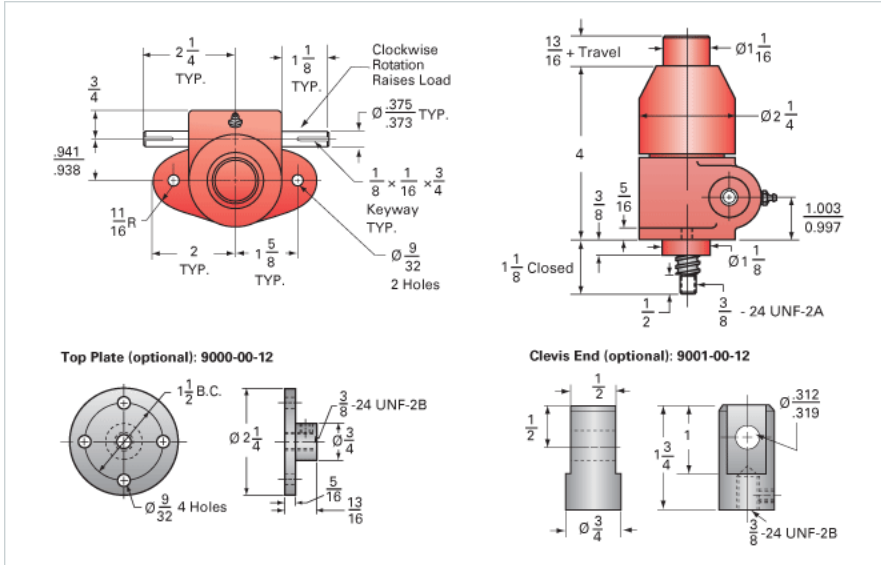

### Details

Capacity [Ton]	0.5
Gear Ratio	20:1
Turns of Worm per Inch Travel	100
Torque to Raise 1 lb. [in-lb]	0.0040
Lifting Screw Diameter [in]	0.63
Screw Lead [in]	0.200
Root Diameter [in]	0.500
BackDrive Holding Torque [ft-lb]	0.3
Tare Drag Torque [in-lb]	1

### Performance Specifications

Maximum Allowable Input [hp]	0.17
Maximum Input Torque [in-lb]	4
Maximum Worm Speed at Rated Load [rpm]	1800
Maximum Load at 1750 RPM [lb]	1000
Starting Torque	1.5 x Running Torque

### Weight

Base 0 Travel [lb]	3
Per Inch of Travel [lb]	0.03
Grease [lb]	0.6