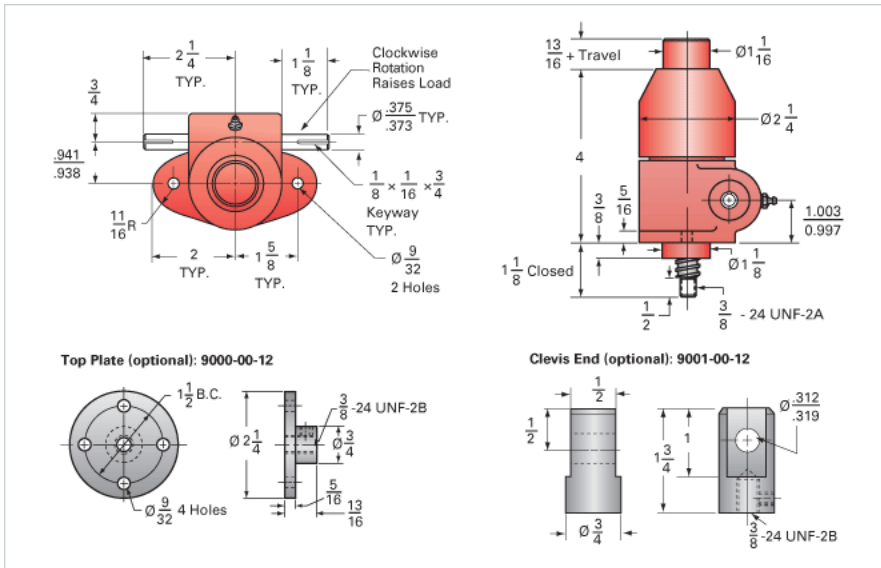

ActionJac 0.5-BSJ-I 5:1

Call 800-321-7800 or visit us online at www.nookindustries.com to configure and order your ActionJac 0.5-BSJ-I 5:1 today!

Details

Capacity [Ton]	0.5
Gear Ratio	5:1
Turns of Worm per Inch Travel	25
Torque to Raise 1 lb. [in-lb]	0.0095
Lifting Screw Diameter [in]	0.63
Screw Lead [in]	0.200
Root Diameter [in]	0.500
BackDrive Holding Torque [ft-lb]	1.0
Tare Drag Torque [in-lb]	1

Performance Specifications

Maximum Allowable Input [hp]	0.33
Maximum Input Torque [in-lb]	9.5
Maximum Worm Speed at Rated Load [rpm]	1800
Maximum Load at 1750 RPM [lb]	1000
Starting Torque	1.5 x Running Torque

Weight

Base 0 Travel [lb]	3
Per Inch of Travel [lb]	0.03
Grease [lb]	0.6