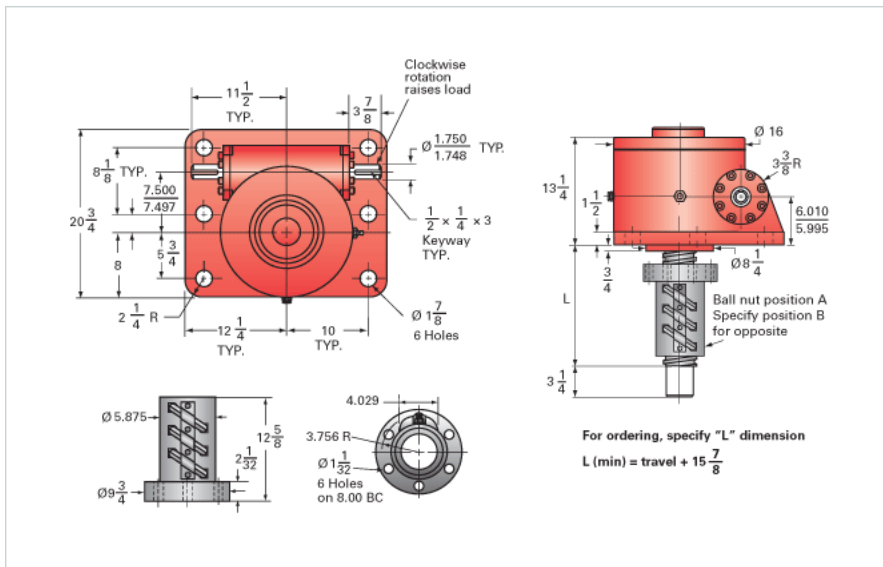

ActionJac 100-BSJ-IR 32:1

Call 800-321-7800 or visit us online at www.nookindustries.com to configure and order your ActionJac 100-BSJ-IR 32:1 today!

Details

Capacity [Ton]	100
Gear Ratio	32:1
Turns of Worm per Inch Travel	32
Torque to Raise 1 lb. [in-lb]	0.0138
Lifting Screw Diameter [in]	4.00
Screw Lead [in]	1.000
Root Diameter [in]	3.338
BackDrive Holding Torque [ft-lb]	35.0
Tare Drag Torque [in-lb]	205

Performance Specifications

Maximum Allowable Input [hp]	12.50
Maximum Input Torque [in-lb]	2760
Maximum Worm Speed at Rated Load [rpm]	285
Maximum Load at 1750 RPM [lb]	32621
Starting Torque	1.5 x Running Torque

Weight

Base 0 Travel [lb]	1100
Per Inch of Travel [lb]	5.00
Grease [lb]	16.0