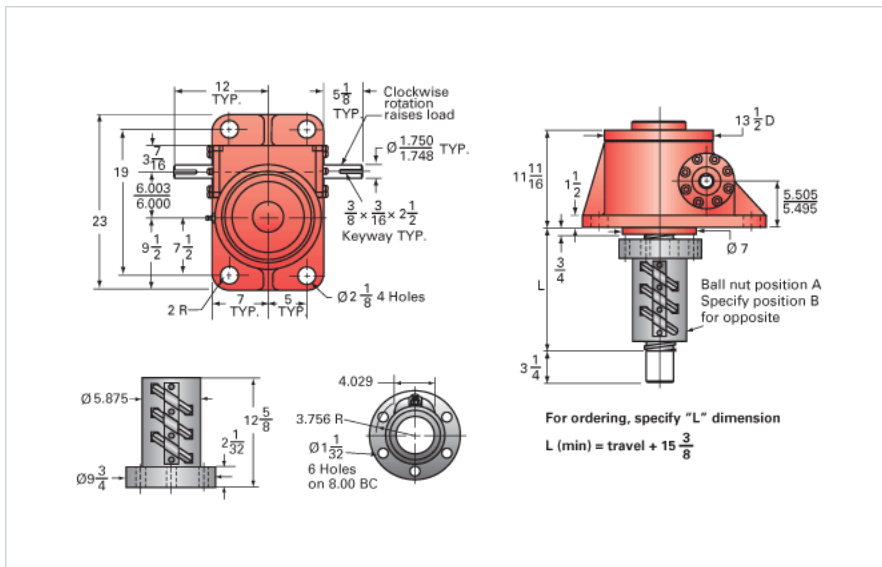

ActionJac 75-BSJ-IR 32:1

Call 800-321-7800 or visit us online at www.nookindustries.com to configure and order your ActionJac 75-BSJ-IR 32:1 today!

Details

Capacity [Ton]	75
Gear Ratio	32:1
Turns of Worm per Inch Travel	32
Torque to Raise 1 lb. [in-lb]	0.0112
Lifting Screw Diameter [in]	4.00
Screw Lead [in]	1.000
Root Diameter [in]	3.338
BackDrive Holding Torque [ft-lb]	25.0
Tare Drag Torque [in-lb]	155

Performance Specifications

Maximum Allowable Input [hp]	9.00
Maximum Input Torque [in-lb]	1680
Maximum Worm Speed at Rated Load [rpm]	338
Maximum Load at 1750 RPM [lb]	28970
Starting Torque	1.5 x Running Torque

Weight

Base 0 Travel [lb]	650
Per Inch of Travel [lb]	5.00
Grease [lb]	9.0