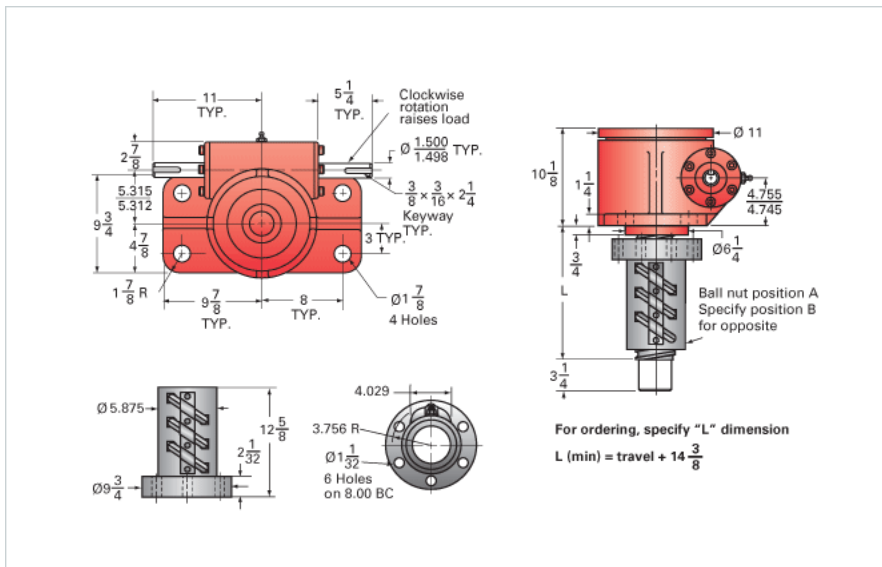

ActionJac 50-BSJ-IR 32:1

Call 800-321-7800 or visit us online at www.nookindustries.com to configure and order your ActionJac 50-BSJ-IR 32:1 today!

Details

Capacity [Ton]	50
Gear Ratio	32:1
Turns of Worm per Inch Travel	32
Torque to Raise 1 lb. [in-lb]	0.0139
Lifting Screw Diameter [in]	4.00
Screw Lead [in]	1.000
Root Diameter [in]	3.338
BackDrive Holding Torque [ft-lb]	10.0
Tare Drag Torque [in-lb]	90

Performance Specifications

Maximum Allowable Input [hp]	5.00
Maximum Input Torque [in-lb]	1390
Maximum Worm Speed at Rated Load [rpm]	227
Maximum Load at 1750 RPM [lb]	12955
Starting Torque	1.5 x Running Torque

Weight

Base 0 Travel [lb]	490
Per Inch of Travel [lb]	5.00
Grease [lb]	5.0