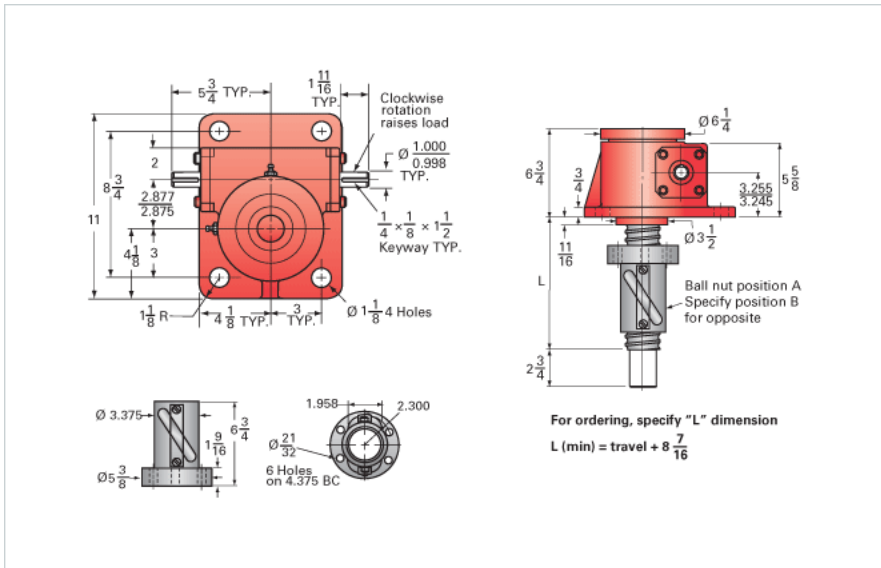

ActionJac 20HL-BSJ-IR 24:1

Call 800-321-7800 or visit us online at www.nookindustries.com to configure and order your ActionJac 20HL-BSJ-IR 24:1 today!

Details

Capacity [Ton]	20
Gear Ratio	24:1
Turns of Worm per Inch Travel	24
Torque to Raise 1 lb. [in-lb]	0.0157
Lifting Screw Diameter [in]	2.25
Screw Lead [in]	1.000
Root Diameter [in]	1.850
BackDrive Holding Torque [ft-lb]	13.0
Tare Drag Torque [in-lb]	40

Performance Specifications

Maximum Allowable Input [hp]	2.50
Maximum Input Torque [in-lb]	628
Maximum Worm Speed at Rated Load [rpm]	251
Maximum Load at 1750 RPM [lb]	5737
Starting Torque	1.5 x Running Torque

Weight

Base 0 Travel [lb]	85
Per Inch of Travel [lb]	1.50
Grease [lb]	2.2