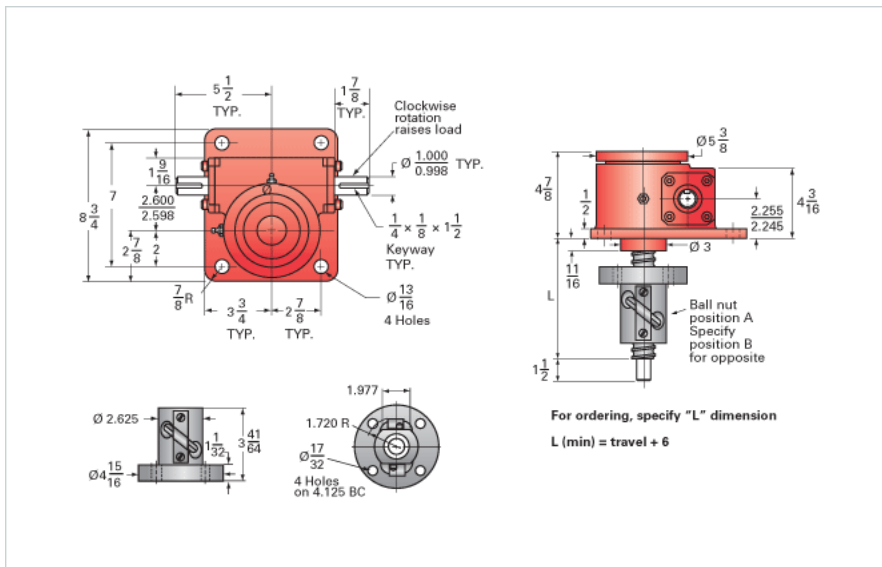

ActionJac 10HL-BSJ-IR 24:1

Call 800-321-7800 or visit us online at www.nookindustries.com to configure and order your ActionJac 10HL-BSJ-IR 24:1 today!

Details

Capacity [Ton]	10
Gear Ratio	24:1
Turns of Worm per Inch Travel	24
Torque to Raise 1 lb. [in-lb]	0.0162
Lifting Screw Diameter [in]	1.50
Screw Lead [in]	1.000
Root Diameter [in]	1.140
BackDrive Holding Torque [ft-lb]	6.0
Tare Drag Torque [in-lb]	20

Performance Specifications

Maximum Allowable Input [hp]	1.50
Maximum Input Torque [in-lb]	323
Maximum Worm Speed at Rated Load [rpm]	293
Maximum Load at 1750 RPM [lb]	3334
Starting Torque	1.5 x Running Torque

Weight

Base 0 Travel [lb]	50
Per Inch of Travel [lb]	0.80
Grease [lb]	1.5