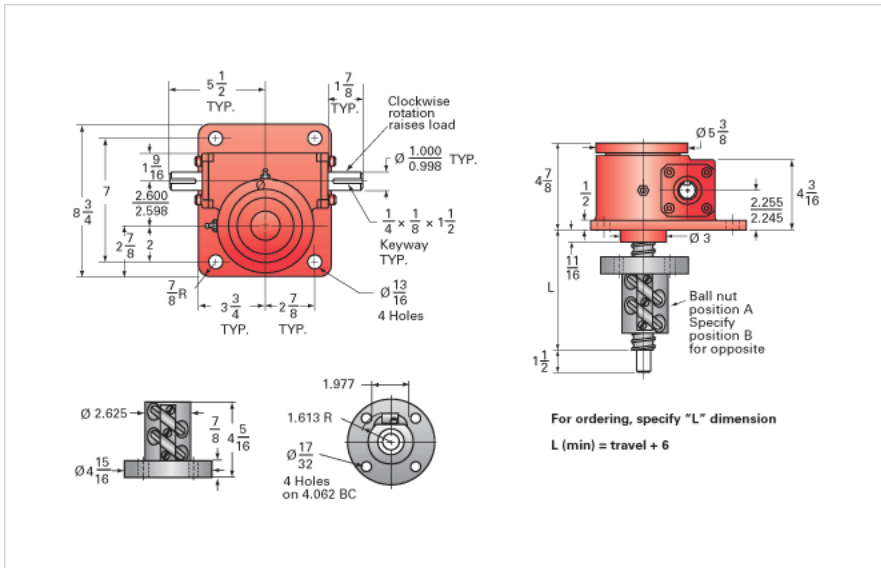

### Details

Capacity [Ton]	10
Gear Ratio	24:1
Turns of Worm per Inch Travel	50.66
Torque to Raise 1 lb. [in-lb]	0.0077
Lifting Screw Diameter [in]	1.50
Screw Lead [in]	0.473
Root Diameter [in]	1.140
BackDrive Holding Torque [ft-lb]	4.0
Tare Drag Torque [in-lb]	20

### Performance Specifications

Maximum Allowable Input [hp]	1.50
Maximum Input Torque [in-lb]	153
Maximum Worm Speed at Rated Load [rpm]	618
Maximum Load at 1750 RPM [lb]	7016
Starting Torque	1.5 x Running Torque

### Weight

Base 0 Travel [lb]	50
Per Inch of Travel [lb]	0.80
Grease [lb]	1.5