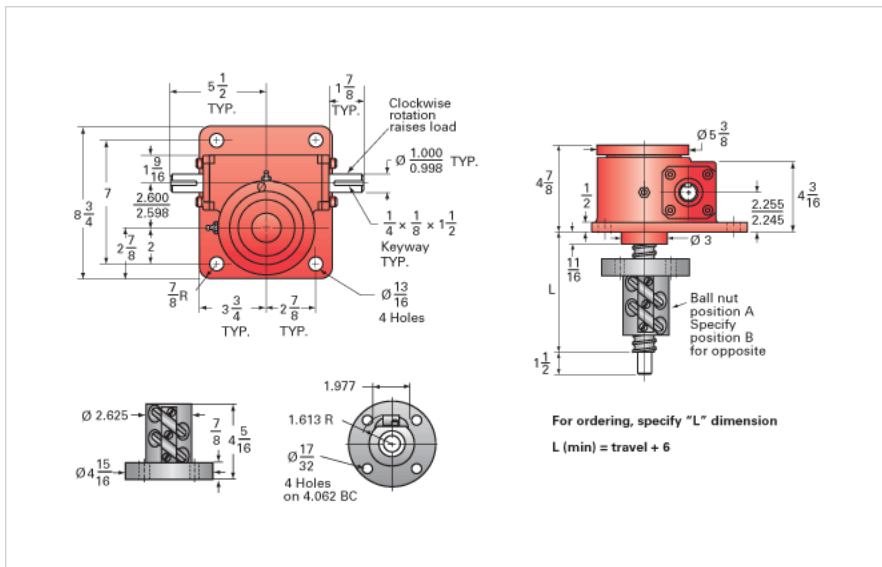

ActionJac 10-BSJ-IR 24:1

Call 800-321-7800 or visit us online at www.nookindustries.com to configure and order your ActionJac 10-BSJ-IR 24:1 today!

Details

Capacity [Ton]	10
Gear Ratio	24:1
Turns of Worm per Inch Travel	50.66
Torque to Raise 1 lb. [in-lb]	0.0077
Lifting Screw Diameter [in]	1.50
Screw Lead [in]	0.473
Root Diameter [in]	1.140
BackDrive Holding Torque [ft-lb]	4.0
Tare Drag Torque [in-lb]	20

Performance Specifications

Maximum Allowable Input [hp]	1.50
Maximum Input Torque [in-lb]	153
Maximum Worm Speed at Rated Load [rpm]	618
Maximum Load at 1750 RPM [lb]	7016
Starting Torque	1.5 x Running Torque

Weight

Base 0 Travel [lb]	50
Per Inch of Travel [lb]	0.80
Grease [lb]	1.5