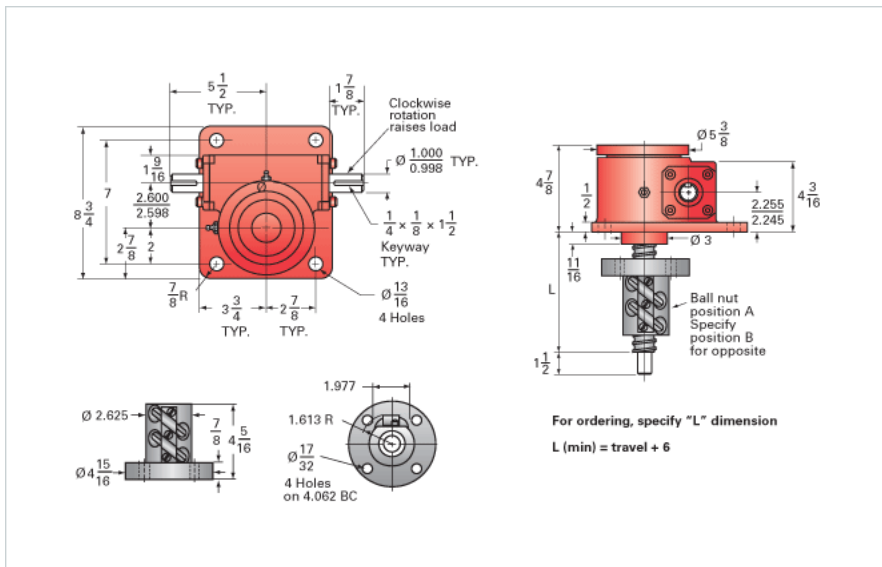

ActionJac 10-BSJ-IR 8:1

Call 800-321-7800 or visit us online at www.nookindustries.com to configure and order your ActionJac 10-BSJ-IR 8:1 today!

Details

Capacity [Ton]	10
Gear Ratio	8:1
Turns of Worm per Inch Travel	16.88
Torque to Raise 1 lb. [in-lb]	0.0151
Lifting Screw Diameter [in]	1.50
Screw Lead [in]	0.473
Root Diameter [in]	1.140
BackDrive Holding Torque [ft-lb]	13.0
Tare Drag Torque [in-lb]	20

Performance Specifications

Maximum Allowable Input [hp]	5.00
Maximum Input Torque [in-lb]	302
Maximum Worm Speed at Rated Load [rpm]	1043
Maximum Load at 1750 RPM [lb]	11925
Starting Torque	1.5 x Running Torque

Weight

Base 0 Travel [lb]	50
Per Inch of Travel [lb]	0.80
Grease [lb]	1.5