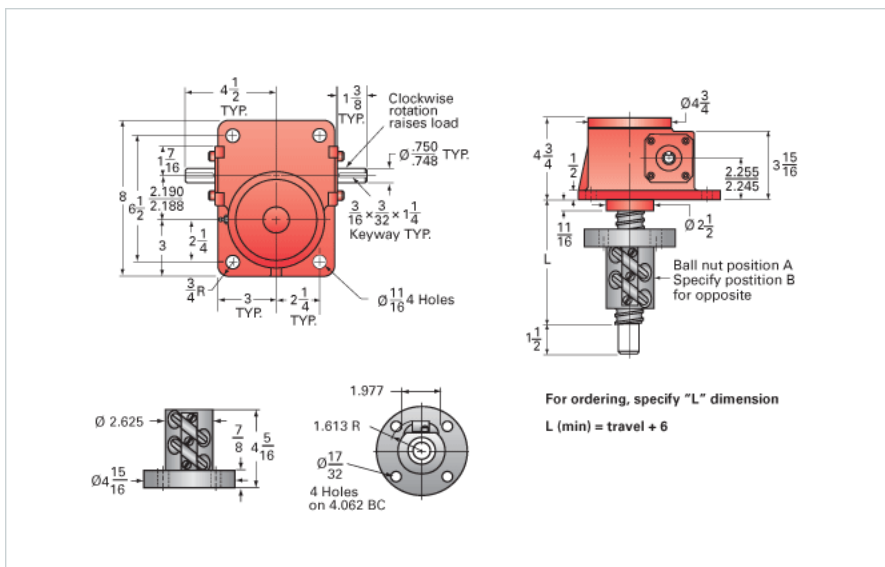

ActionJac 5-BSJ-IR 6:1

Call 800-321-7800 or visit us online at www.nookindustries.com to configure and order your ActionJac 5-BSJ-IR 6:1 today!

Details

Capacity [Ton]	5
Gear Ratio	6:1
Turns of Worm per Inch Travel	12.66
Torque to Raise 1 lb. [in-lb]	0.0183
Lifting Screw Diameter [in]	1.50
Screw Lead [in]	0.473
Root Diameter [in]	1.140
BackDrive Holding Torque [ft-lb]	14.0
Tare Drag Torque [in-lb]	10

Performance Specifications

Maximum Allowable Input [hp]	3.00
Maximum Input Torque [in-lb]	183
Maximum Worm Speed at Rated Load [rpm]	1033
Maximum Load at 1750 RPM [lb]	5904
Starting Torque	1.5 x Running Torque

Weight

Base 0 Travel [lb]	35
Per Inch of Travel [lb]	0.60
Grease [lb]	1.0