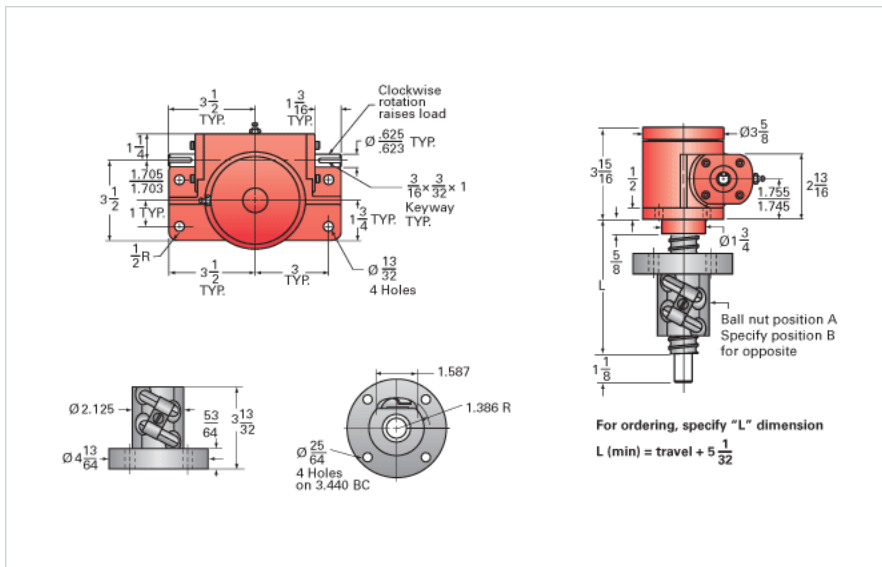

ActionJac 3-BSJ-IR 24:1

Call 800-321-7800 or visit us online at www.nookindustries.com to configure and order your ActionJac 3-BSJ-IR 24:1 today!

Details

Capacity [Ton]	3
Gear Ratio	24:1
Turns of Worm per Inch Travel	58.1
Torque to Raise 1 lb. [in-lb]	0.0070
Lifting Screw Diameter [in]	1.17
Screw Lead [in]	0.413
Root Diameter [in]	0.870
BackDrive Holding Torque [ft-lb]	2.0
Tare Drag Torque [in-lb]	6

Performance Specifications

Maximum Allowable Input [hp]	0.50
Maximum Input Torque [in-lb]	42
Maximum Worm Speed at Rated Load [rpm]	750
Maximum Load at 1750 RPM [lb]	2572
Starting Torque	1.5 x Running Torque

Weight

Base 0 Travel [lb]	18.5
Per Inch of Travel [lb]	0.60
Grease [lb]	0.5