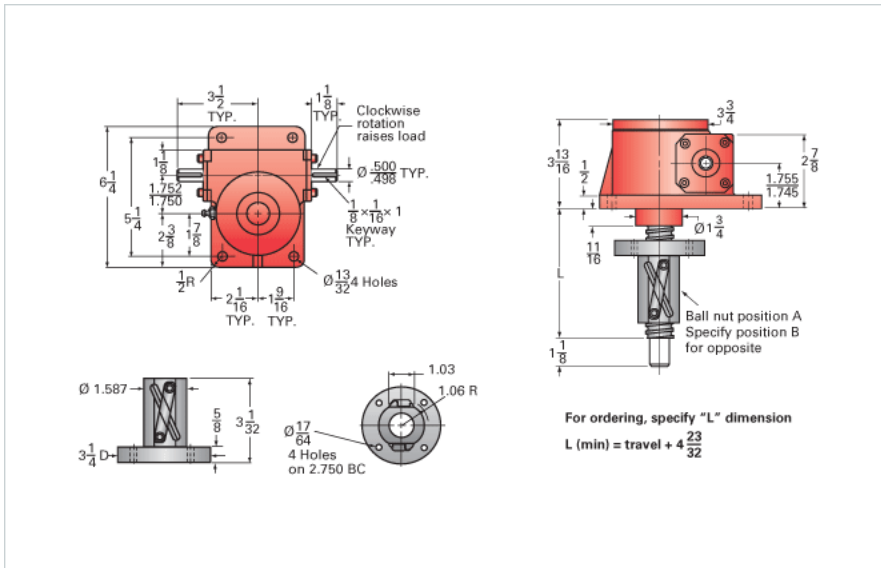

### Details

Capacity [Ton]	2.5
Gear Ratio	24:1
Turns of Worm per Inch Travel	24
Torque to Raise 1 lb. [in-lb]	0.0170
Lifting Screw Diameter [in]	1.00
Screw Lead [in]	1.000
Root Diameter [in]	0.820
BackDrive Holding Torque [ft-lb]	5.0
Tare Drag Torque [in-lb]	5

### Performance Specifications

Maximum Allowable Input [hp]	0.50
Maximum Input Torque [in-lb]	85
Maximum Worm Speed at Rated Load [rpm]	371
Maximum Load at 1750 RPM [lb]	1059
Starting Torque	1.5 x Running Torque

### Weight

Base 0 Travel [lb]	17
Per Inch of Travel [lb]	0.60
Grease [lb]	0.5