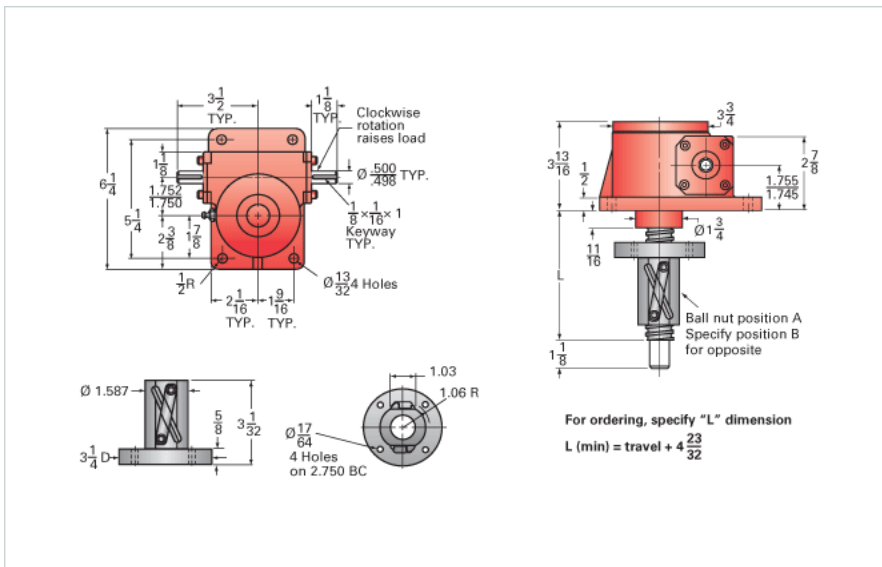

ActionJac 2.5HL-BSJ-IR 12:1

Call 800-321-7800 or visit us online at www.nookindustries.com to configure and order your ActionJac 2.5HL-BSJ-IR 12:1 today!

Details

Capacity [Ton]	2.5
Gear Ratio	12:1
Turns of Worm per Inch Travel	12
Torque to Raise 1 lb. [in-lb]	0.0244
Lifting Screw Diameter [in]	1.00
Screw Lead [in]	1.000
Root Diameter [in]	0.820
BackDrive Holding Torque [ft-lb]	6.0
Tare Drag Torque [in-lb]	5

Performance Specifications

Maximum Allowable Input [hp]	1.50
Maximum Input Torque [in-lb]	122
Maximum Worm Speed at Rated Load [rpm]	775
Maximum Load at 1750 RPM [lb]	2214
Starting Torque	1.5 x Running Torque

Weight

Base 0 Travel [lb]	17
Per Inch of Travel [lb]	0.60
Grease [lb]	0.5