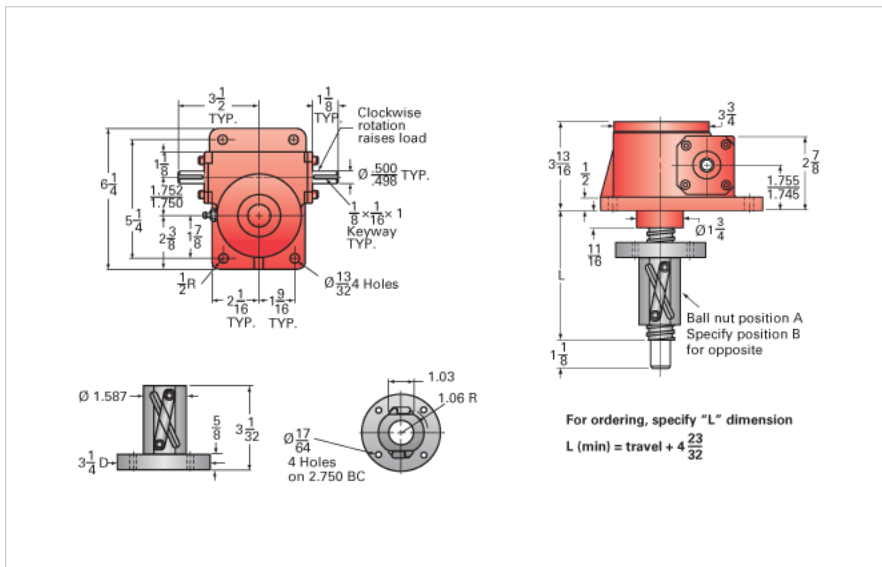

ActionJac 2.5HL-BSJ-IR 6:1

Call 800-321-7800 or visit us online at www.nookindustries.com to configure and order your ActionJac 2.5HL-BSJ-IR 6:1 today!

Details

Capacity [Ton]	2.5
Gear Ratio	6:1
Turns of Worm per Inch Travel	6
Torque to Raise 1 lb. [in-lb]	0.0404
Lifting Screw Diameter [in]	1.00
Screw Lead [in]	1.000
Root Diameter [in]	0.820
BackDrive Holding Torque [ft-lb]	14.0
Tare Drag Torque [in-lb]	5

Performance Specifications

Maximum Allowable Input [hp]	2.00
Maximum Input Torque [in-lb]	202
Maximum Worm Speed at Rated Load [rpm]	624
Maximum Load at 1750 RPM [lb]	1783
Starting Torque	1.5 x Running Torque

Weight

Base 0 Travel [lb]	17
Per Inch of Travel [lb]	0.60
Grease [lb]	0.5