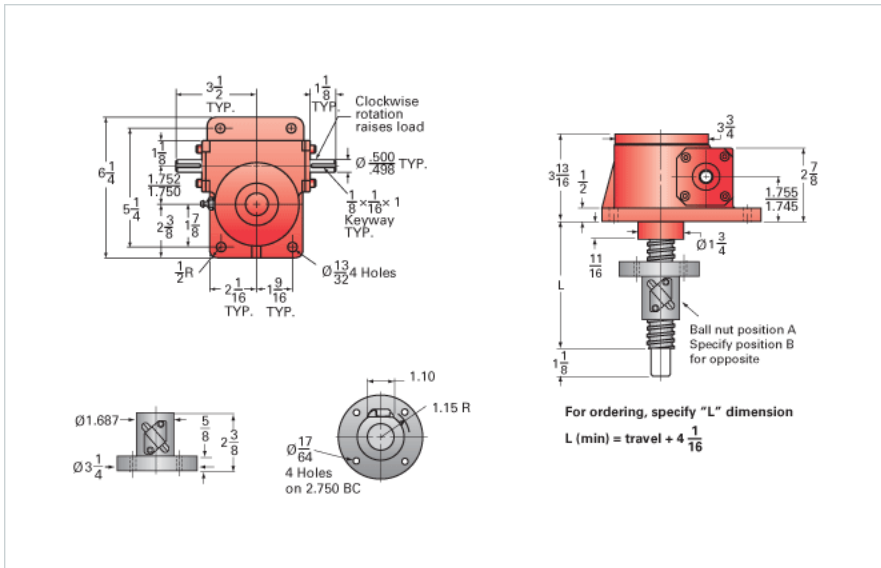

ActionJac 2.5-BSJ-IR 24:1

Call 800-321-7800 or visit us online at www.nookindustries.com to configure and order your ActionJac 2.5-BSJ-IR 24:1 today!

Details

Capacity [Ton]	2.5
Gear Ratio	24:1
Turns of Worm per Inch Travel	96
Torque to Raise 1 lb. [in-lb]	0.0042
Lifting Screw Diameter [in]	1.00
Screw Lead [in]	0.250
Root Diameter [in]	0.820
BackDrive Holding Torque [ft-lb]	1.5
Tare Drag Torque [in-lb]	5

Performance Specifications

Maximum Allowable Input [hp]	0.50
Maximum Input Torque [in-lb]	21
Maximum Worm Speed at Rated Load [rpm]	1800
Maximum Load at 1750 RPM [lb]	4287
Starting Torque	1.5 x Running Torque

Weight

Base 0 Travel [lb]	17
Per Inch of Travel [lb]	0.60
Grease [lb]	0.5