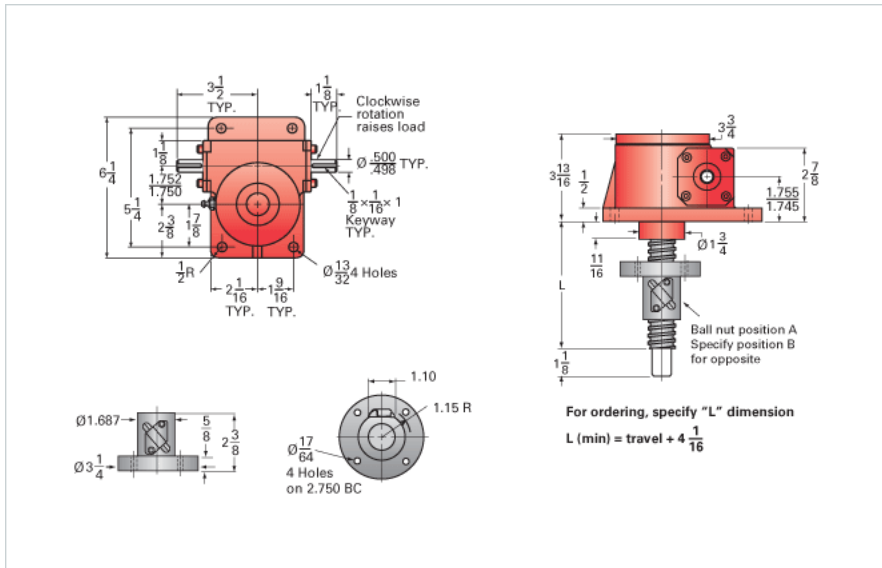

### Details

Capacity [Ton]	2.5
Gear Ratio	6:1
Turns of Worm per Inch Travel	24
Torque to Raise 1 lb. [in-lb]	0.0102
Lifting Screw Diameter [in]	1.00
Screw Lead [in]	0.250
Root Diameter [in]	0.820
BackDrive Holding Torque [ft-lb]	4.0
Tare Drag Torque [in-lb]	5

### Performance Specifications

Maximum Allowable Input [hp]	2.00
Maximum Input Torque [in-lb]	51
Maximum Worm Speed at Rated Load [rpm]	1800
Maximum Load at 1750 RPM [lb]	5000
Starting Torque	1.5 x Running Torque

### Weight

Base 0 Travel [lb]	17
Per Inch of Travel [lb]	0.60
Grease [lb]	0.5