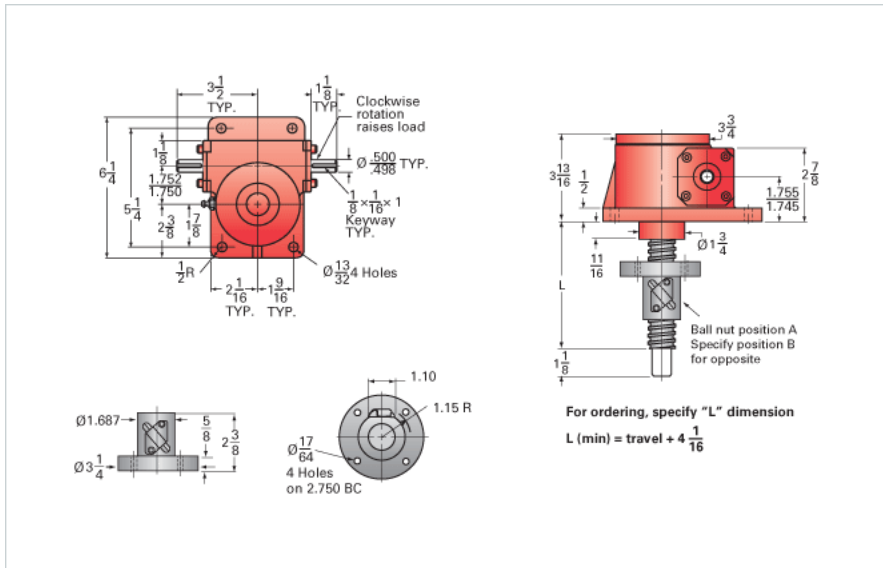

ActionJac 2.5-BSJ-IR 6:1

Call 800-321-7800 or visit us online at www.nookindustries.com to configure and order your ActionJac 2.5-BSJ-IR 6:1 today!

Details

Capacity [Ton]	2.5
Gear Ratio	6:1
Turns of Worm per Inch Travel	24
Torque to Raise 1 lb. [in-lb]	0.0102
Lifting Screw Diameter [in]	1.00
Screw Lead [in]	0.250
Root Diameter [in]	0.820
BackDrive Holding Torque [ft-lb]	4.0
Tare Drag Torque [in-lb]	5

Performance Specifications

Maximum Allowable Input [hp]	2.00
Maximum Input Torque [in-lb]	51
Maximum Worm Speed at Rated Load [rpm]	1800
Maximum Load at 1750 RPM [lb]	5000
Starting Torque	1.5 x Running Torque

Weight

Base 0 Travel [lb]	17
Per Inch of Travel [lb]	0.60
Grease [lb]	0.5