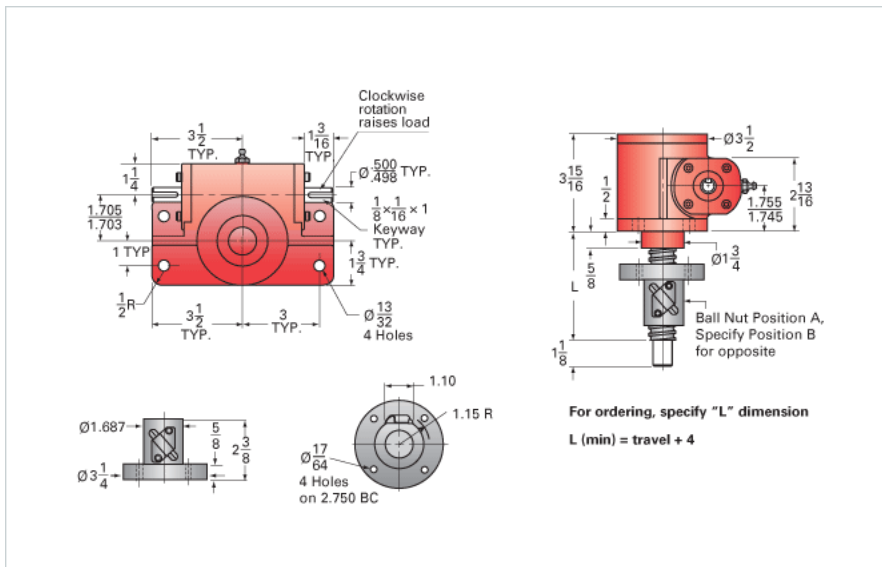

ActionJac 2-BSJ-IR 24:1

Call 800-321-7800 or visit us online at www.nookindustries.com to configure and order your ActionJac 2-BSJ-IR 24:1 today!

Details

Capacity [Ton]	2
Gear Ratio	24:1
Turns of Worm per Inch Travel	96
Torque to Raise 1 lb. [in-lb]	0.0043
Lifting Screw Diameter [in]	1.00
Screw Lead [in]	0.250
Root Diameter [in]	0.820
BackDrive Holding Torque [ft-lb]	1.0
Tare Drag Torque [in-lb]	4

Performance Specifications

Maximum Allowable Input [hp]	0.50
Maximum Input Torque [in-lb]	17
Maximum Worm Speed at Rated Load [rpm]	1800
Maximum Load at 1750 RPM [lb]	4000
Starting Torque	1.5 x Running Torque

Weight

Base 0 Travel [lb]	18
Per Inch of Travel [lb]	0.60
Grease [lb]	0.5