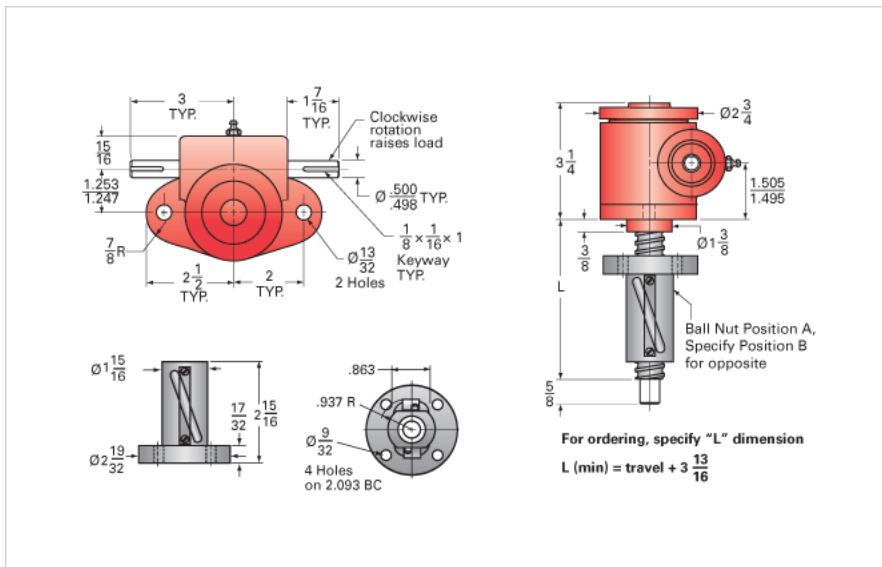

ActionJac 1HL-BSJ-IR 20:1

Call 800-321-7800 or visit us online at www.nookindustries.com to configure and order your ActionJac 1HL-BSJ-IR 20:1 today!

Details

Capacity [Ton]	1
Gear Ratio	20:1
Turns of Worm per Inch Travel	40
Torque to Raise 1 lb. [in-lb]	0.0114
Lifting Screw Diameter [in]	0.75
Screw Lead [in]	0.500
Root Diameter [in]	0.602
BackDrive Holding Torque [ft-lb]	1.5
Tare Drag Torque [in-lb]	3

Performance Specifications

Maximum Allowable Input [hp]	0.25
Maximum Input Torque [in-lb]	9
Maximum Worm Speed at Rated Load [rpm]	691
Maximum Load at 1750 RPM [lb]	790
Starting Torque	1.5 x Running Torque

Weight

Base 0 Travel [lb]	8
Per Inch of Travel [lb]	0.04
Grease [lb]	0.5