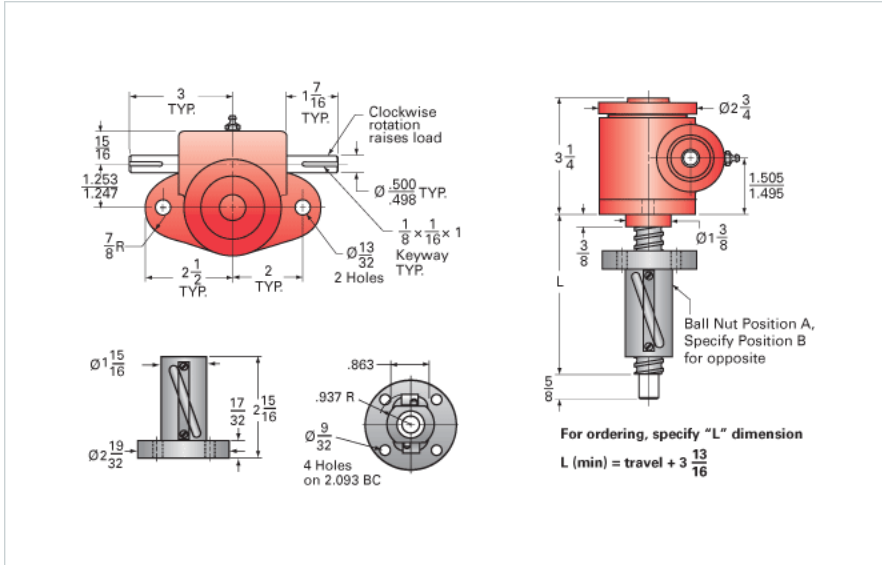

ActionJac 1HL-BSJ-IR 20:1

Call 800-321-7800 or visit us online at www.nookindustries.com to configure and order your ActionJac 1HL-BSJ-IR 20:1 today!

Details

Capacity [Ton]	1
Gear Ratio	20:1
Turns of Worm per Inch Travel	40
Torque to Raise 1 lb. [in-lb]	0.0114
Lifting Screw Diameter [in]	0.75
Screw Lead [in]	0.500
Root Diameter [in]	0.602
BackDrive Holding Torque [ft-lb]	1.5
Tare Drag Torque [in-lb]	3

Performance Specifications

Maximum Allowable Input [hp]	0.25
Maximum Input Torque [in-lb]	9
Maximum Worm Speed at Rated Load [rpm]	691
Maximum Load at 1750 RPM [lb]	790
Starting Torque	1.5 x Running Torque

Weight

Base 0 Travel [lb]	8
Per Inch of Travel [lb]	0.04
Grease [lb]	0.5