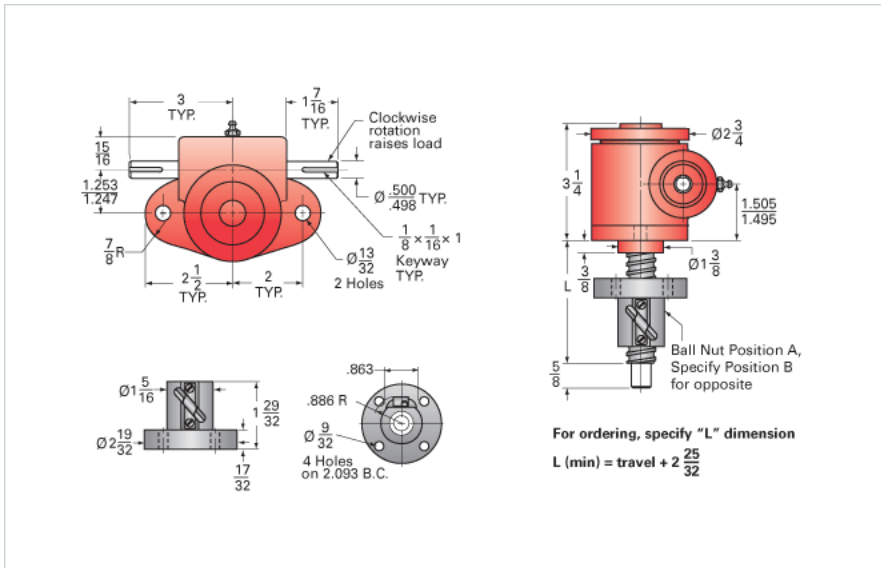

### Details

Capacity [Ton]	1
Gear Ratio	20:1
Turns of Worm per Inch Travel	100
Torque to Raise 1 lb. [in-lb]	0.0045
Lifting Screw Diameter [in]	0.75
Screw Lead [in]	0.200
Root Diameter [in]	0.602
BackDrive Holding Torque [ft-lb]	0.5
Tare Drag Torque [in-lb]	3

### Performance Specifications

Maximum Allowable Input [hp]	0.25
Maximum Input Torque [in-lb]	9
Maximum Worm Speed at Rated Load [rpm]	1750
Maximum Load at 1750 RPM [lb]	2000
Starting Torque	1.5 x Running Torque

### Weight

Base 0 Travel [lb]	8
Per Inch of Travel [lb]	0.04
Grease [lb]	0.5