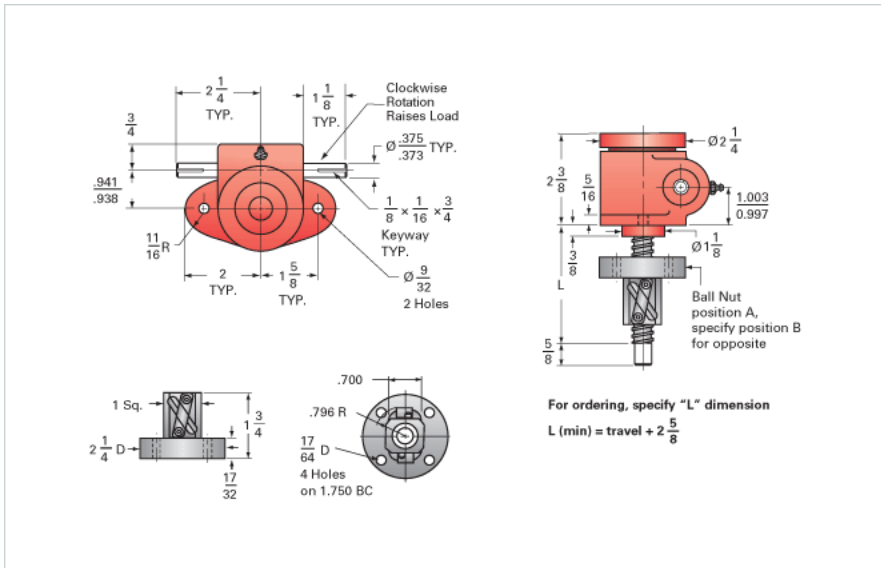

ActionJac 0.5HL-BSJ-IR 20:1

Call 800-321-7800 or visit us online at www.nookindustries.com to configure and order your ActionJac 0.5HL-BSJ-IR 20:1 today!

Details

Capacity [Ton]	0.5
Gear Ratio	20:1
Turns of Worm per Inch Travel	40
Torque to Raise 1 lb. [in-lb]	0.0102
Lifting Screw Diameter [in]	0.63
Screw Lead [in]	0.500
Root Diameter [in]	0.500
BackDrive Holding Torque [ft-lb]	1.0
Tare Drag Torque [in-lb]	1

Performance Specifications

Maximum Allowable Input [hp]	0.17
Maximum Input Torque [in-lb]	10.2
Maximum Worm Speed at Rated Load [rpm]	1030
Maximum Load at 1750 RPM [lb]	588
Starting Torque	1.5 x Running Torque

Weight

Base 0 Travel [lb]	3
Per Inch of Travel [lb]	0.03
Grease [lb]	0.6