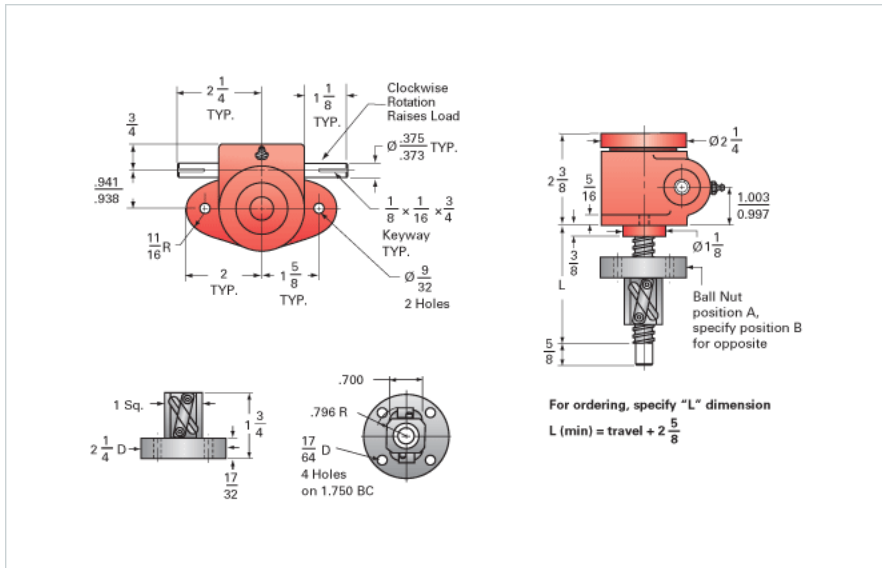

### Details

Capacity [Ton]	0.5
Gear Ratio	20:1
Turns of Worm per Inch Travel	40
Torque to Raise 1 lb. [in-lb]	0.0102
Lifting Screw Diameter [in]	0.63
Screw Lead [in]	0.500
Root Diameter [in]	0.500
BackDrive Holding Torque [ft-lb]	1.0
Tare Drag Torque [in-lb]	1

### Performance Specifications

Maximum Allowable Input [hp]	0.17
Maximum Input Torque [in-lb]	10.2
Maximum Worm Speed at Rated Load [rpm]	1030
Maximum Load at 1750 RPM [lb]	588
Starting Torque	1.5 x Running Torque

### Weight

Base 0 Travel [lb]	3
Per Inch of Travel [lb]	0.03
Grease [lb]	0.6