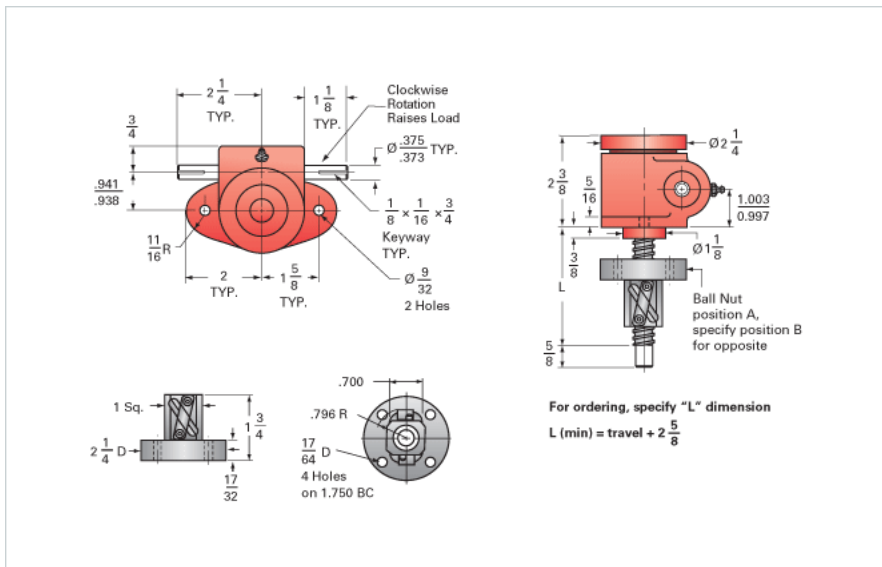

ActionJac 0.5HL-BSJ-IR 20:1

Call 800-321-7800 or visit us online at www.nookindustries.com to configure and order your ActionJac 0.5HL-BSJ-IR 20:1 today!

Details

Capacity [Ton]	0.5
Gear Ratio	20:1
Turns of Worm per Inch Travel	40
Torque to Raise 1 lb. [in-lb]	0.0102
Lifting Screw Diameter [in]	0.63
Screw Lead [in]	0.500
Root Diameter [in]	0.500
BackDrive Holding Torque [ft-lb]	1.0
Tare Drag Torque [in-lb]	1

Performance Specifications

Maximum Allowable Input [hp]	0.17
Maximum Input Torque [in-lb]	10.2
Maximum Worm Speed at Rated Load [rpm]	1030
Maximum Load at 1750 RPM [lb]	588
Starting Torque	1.5 x Running Torque

Weight

Base 0 Travel [lb]	3
Per Inch of Travel [lb]	0.03
Grease [lb]	0.6