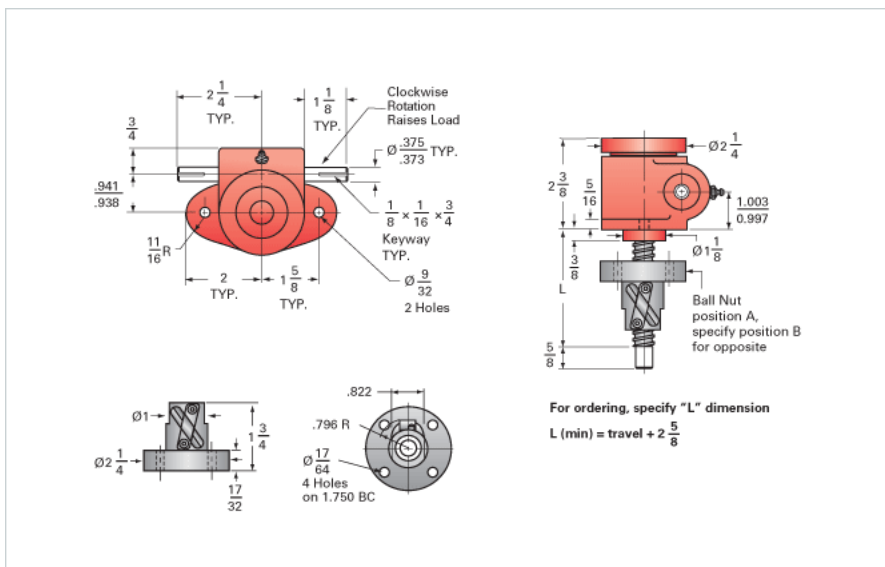

ActionJac 0.5-BSJ-IR 5:1

Call 800-321-7800 or visit us online at www.nookindustries.com to configure and order your ActionJac 0.5-BSJ-IR 5:1 today!

Details

Capacity [Ton]	0.5
Gear Ratio	5:1
Turns of Worm per Inch Travel	25
Torque to Raise 1 lb. [in-lb]	0.0095
Lifting Screw Diameter [in]	0.63
Screw Lead [in]	0.200
Root Diameter [in]	0.500
BackDrive Holding Torque [ft-lb]	1.0
Tare Drag Torque [in-lb]	1

Performance Specifications

Maximum Allowable Input [hp]	0.33
Maximum Input Torque [in-lb]	9.5
Maximum Worm Speed at Rated Load [rpm]	1800
Maximum Load at 1750 RPM [lb]	1000
Starting Torque	1.5 x Running Torque

Weight

Base 0 Travel [lb]	3
Per Inch of Travel [lb]	0.03
Grease [lb]	0.6