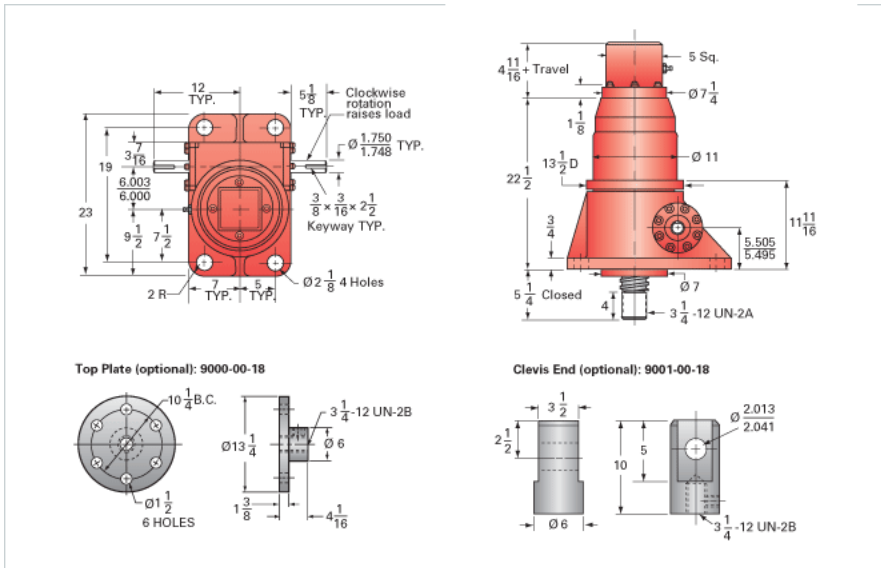

ActionJac 75-BSJ-IK 32:1

Call 800-321-7800 or visit us online at www.nookindustries.com to configure and order your ActionJac 75-BSJ-IK 32:1 today!

Details

Capacity [Ton]	75
Gear Ratio	32:1
Turns of Worm per Inch Travel	32
Torque to Raise 1 lb. [in-lb]	0.0123
Lifting Screw Diameter [in]	4.00
Screw Lead [in]	1.000
Root Diameter [in]	3.338
BackDrive Holding Torque [ft-lb]	25.0
Tare Drag Torque [in-lb]	155

Performance Specifications

Maximum Allowable Input [hp]	9.00
Maximum Input Torque [in-lb]	1680
Maximum Worm Speed at Rated Load [rpm]	307
Maximum Load at 1750 RPM [lb]	26352
Starting Torque	1.5 x Running Torque