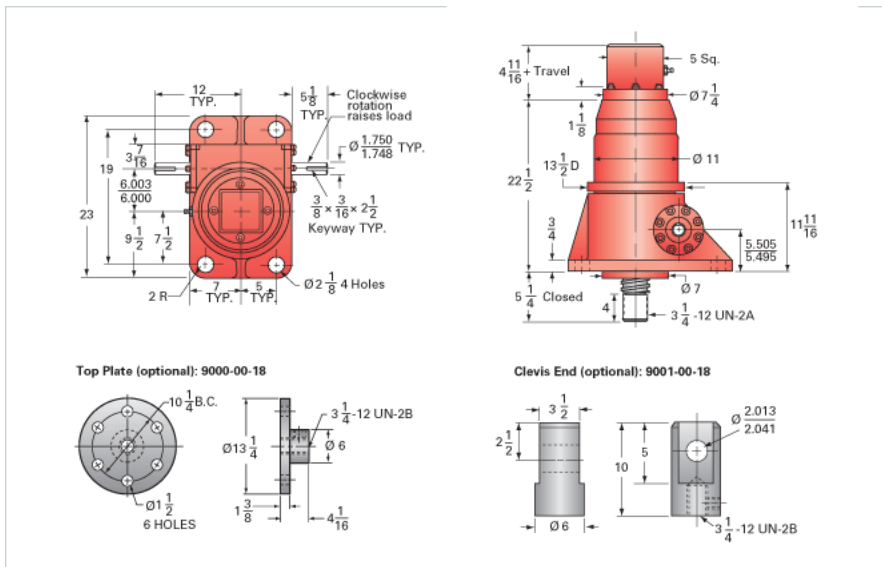

### Details

Capacity [Ton]	75
Gear Ratio	10 2/3:1
Turns of Worm per Inch Travel	10.66
Torque to Raise 1 lb. [in-lb]	0.0268
Lifting Screw Diameter [in]	4.00
Screw Lead [in]	1.000
Root Diameter [in]	3.338
BackDrive Holding Torque [ft-lb]	110.0
Tare Drag Torque [in-lb]	155

### Performance Specifications

Maximum Allowable Input [hp]	28.00
Maximum Input Torque [in-lb]	3660
Maximum Worm Speed at Rated Load [rpm]	439
Maximum Load at 1750 RPM [lb]	37627
Starting Torque	1.5 x Running Torque