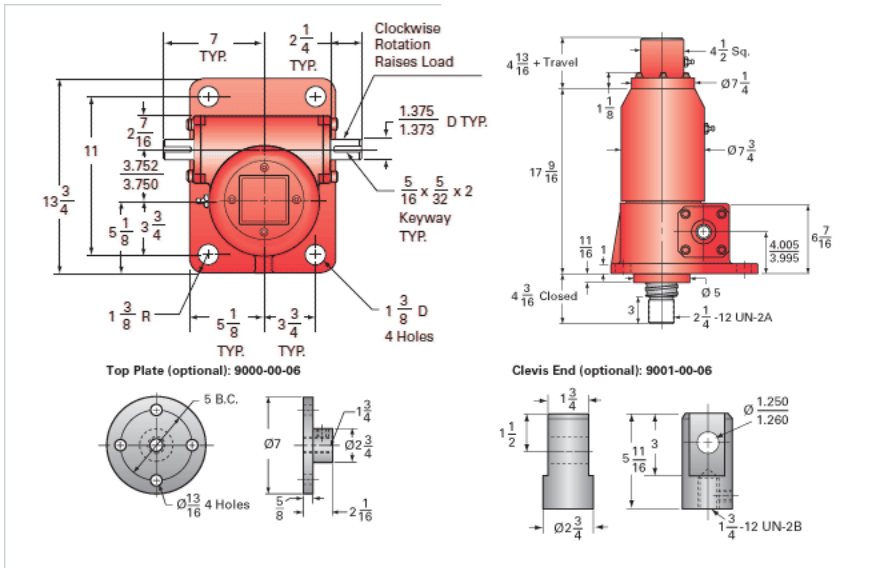

ActionJac 30HL-BSJ-IK 32:1

Call 800-321-7800 or visit us online at www.nookindustries.com to configure and order your ActionJac 30HL-BSJ-IK 32:1 today!

Details

Capacity [Ton]	30
Gear Ratio	32:1
Turns of Worm per Inch Travel	21.33
Torque to Raise 1 lb. [in-lb]	0.0210
Lifting Screw Diameter [in]	3.00
Screw Lead [in]	1.500
Root Diameter [in]	2.480
BackDrive Holding Torque [ft-lb]	15.0
Tare Drag Torque [in-lb]	60

Performance Specifications

Maximum Allowable Input [hp]	3.50
Maximum Input Torque [in-lb]	1144
Maximum Worm Speed at Rated Load [rpm]	175
Maximum Load at 1750 RPM [lb]	6000
Starting Torque	1.5 x Running Torque

Weight

Base 0 Travel [lb]	220
Per Inch of Travel [lb]	2.40
Grease [lb]	3.5