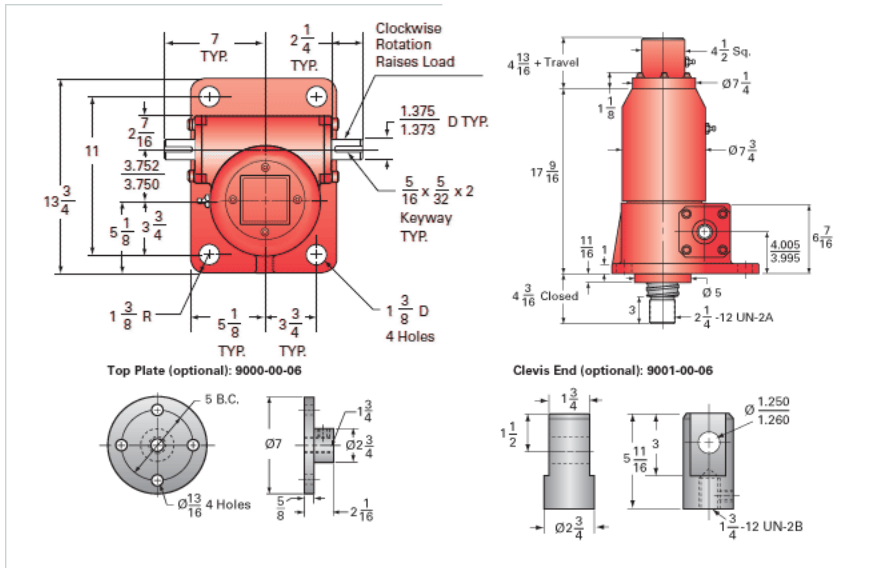

ActionJac 30-BSJ-IK 32:1

Call 800-321-7800 or visit us online at www.nookindustries.com to configure and order your ActionJac 30-BSJ-IK 32:1 today!

Details

Capacity [Ton]	30
Gear Ratio	32:1
Turns of Worm per Inch Travel	48.48
Torque to Raise 1 lb. [in-lb]	0.0092
Lifting Screw Diameter [in]	3.00
Screw Lead [in]	0.660
Root Diameter [in]	2.480
BackDrive Holding Torque [ft-lb]	5.0
Tare Drag Torque [in-lb]	60

Performance Specifications

Maximum Allowable Input [hp]	3.50
Maximum Input Torque [in-lb]	503
Maximum Worm Speed at Rated Load [rpm]	399
Maximum Load at 1750 RPM [lb]	13680
Starting Torque	1.5 x Running Torque

Weight

Base 0 Travel [lb]	220
Per Inch of Travel [lb]	2.40
Grease [lb]	3.5