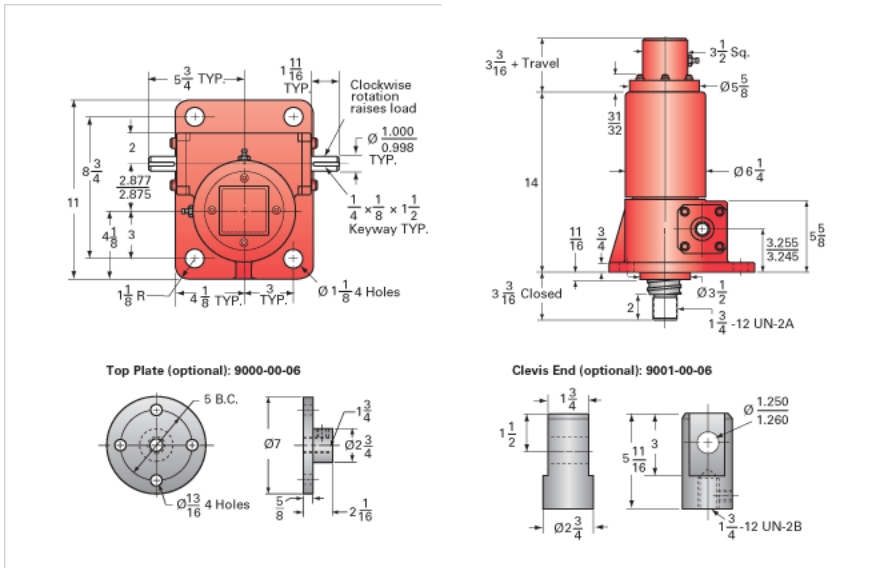

### Details

Capacity [Ton]	20
Gear Ratio	24:1
Turns of Worm per Inch Travel	24
Torque to Raise 1 lb. [in-lb]	0.0173
Lifting Screw Diameter [in]	2.25
Screw Lead [in]	1.000
Root Diameter [in]	1.850
BackDrive Holding Torque [ft-lb]	13.0
Tare Drag Torque [in-lb]	40

### Performance Specifications

Maximum Allowable Input [hp]	2.50
Maximum Input Torque [in-lb]	628
Maximum Worm Speed at Rated Load [rpm]	228
Maximum Load at 1750 RPM [lb]	5211
Starting Torque	1.5 x Running Torque