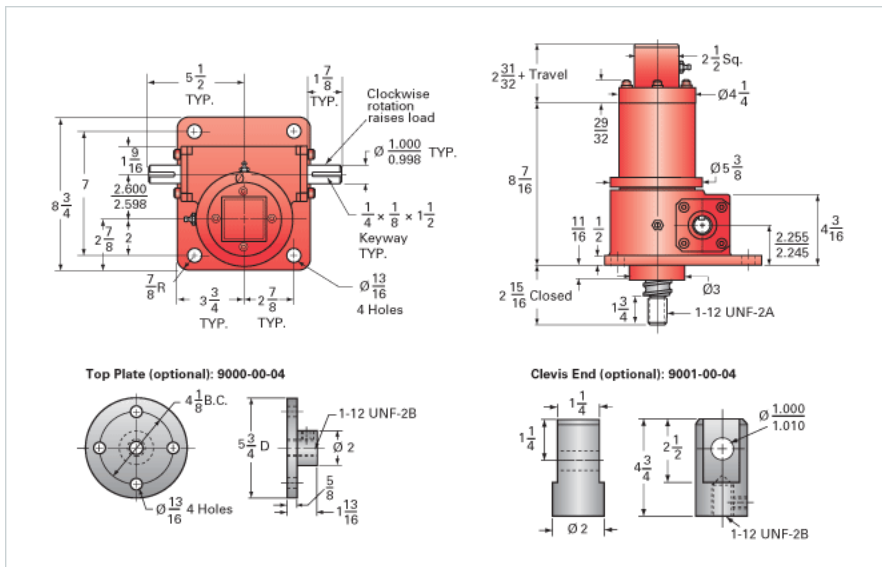

ActionJac 10-BSJ-IK 24:1

Call 800-321-7800 or visit us online at www.nookindustries.com to configure and order your ActionJac 10-BSJ-IK 24:1 today!

Details

Capacity [Ton]	10
Gear Ratio	24:1
Turns of Worm per Inch Travel	50.66
Torque to Raise 1 lb. [in-lb]	0.0085
Lifting Screw Diameter [in]	1.50
Screw Lead [in]	0.473
Root Diameter [in]	1.140
BackDrive Holding Torque [ft-lb]	4.0
Tare Drag Torque [in-lb]	20

Performance Specifications

Maximum Allowable Input [hp]	1.50
Maximum Input Torque [in-lb]	153
Maximum Worm Speed at Rated Load [rpm]	556
Maximum Load at 1750 RPM [lb]	6355
Starting Torque	1.5 x Running Torque