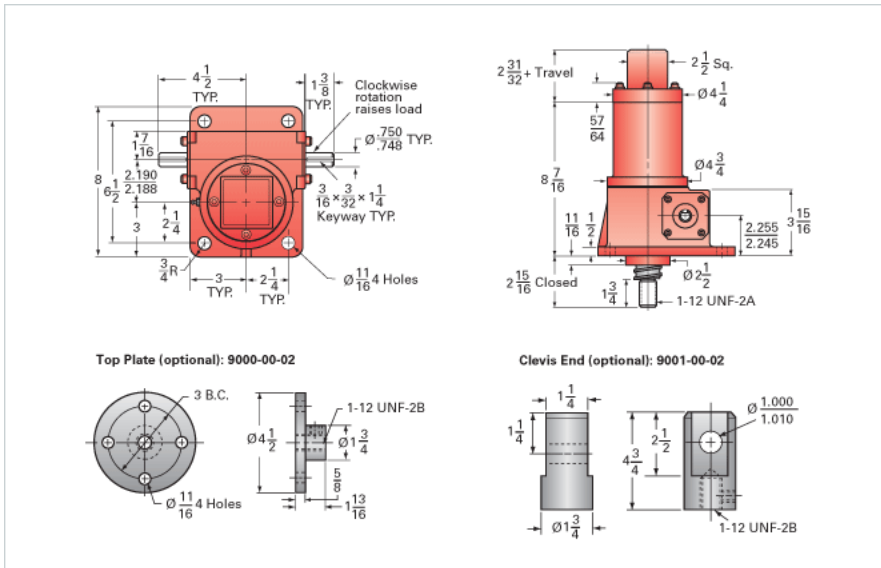

ActionJac 5-BSJ-IK 24:1

Call 800-321-7800 or visit us online at www.nookindustries.com to configure and order your ActionJac 5-BSJ-IK 24:1 today!

Details

Capacity [Ton]	5
Gear Ratio	24:1
Turns of Worm per Inch Travel	50.66
Torque to Raise 1 lb. [in-lb]	0.0080
Lifting Screw Diameter [in]	1.50
Screw Lead [in]	0.473
Root Diameter [in]	1.140
BackDrive Holding Torque [ft-lb]	5.0
Tare Drag Torque [in-lb]	10

Performance Specifications

Maximum Allowable Input [hp]	0.75
Maximum Input Torque [in-lb]	73
Maximum Worm Speed at Rated Load [rpm]	590
Maximum Load at 1750 RPM [lb]	3376
Starting Torque	1.5 x Running Torque

Weight

Base 0 Travel [lb]	35
Per Inch of Travel [lb]	0.60
Grease [lb]	1.0