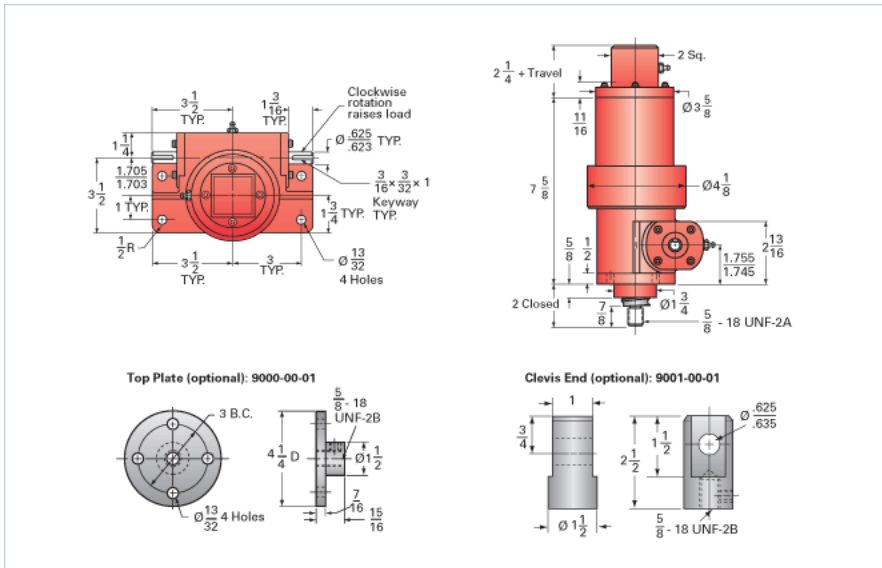

ActionJac 3-BSJ-IK 24:1

Call 800-321-7800 or visit us online at www.nookindustries.com to configure and order your ActionJac 3-BSJ-IK 24:1 today!

Details

Capacity [Ton]	3
Gear Ratio	24:1
Turns of Worm per Inch Travel	58.1
Torque to Raise 1 lb. [in-lb]	0.0077
Lifting Screw Diameter [in]	1.17
Screw Lead [in]	0.413
Root Diameter [in]	0.870
BackDrive Holding Torque [ft-lb]	2.0
Tare Drag Torque [in-lb]	6

Performance Specifications

Maximum Allowable Input [hp]	0.50
Maximum Input Torque [in-lb]	42
Maximum Worm Speed at Rated Load [rpm]	682
Maximum Load at 1750 RPM [lb]	2338
Starting Torque	1.5 x Running Torque

Weight

Base 0 Travel [lb]	18.5
Per Inch of Travel [lb]	0.60
Grease [lb]	0.5