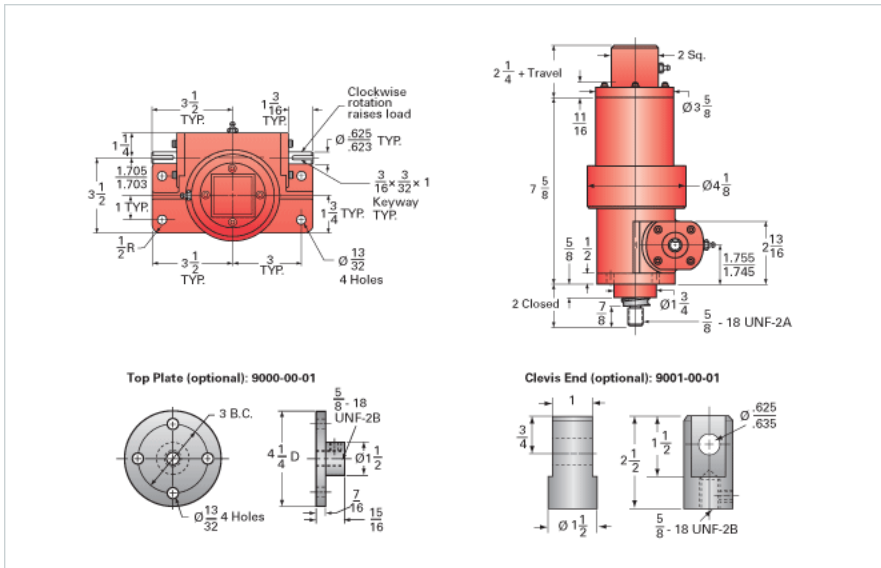

ActionJac 3-BSJ-IK 24:1

Call 800-321-7800 or visit us online at www.nookindustries.com to configure and order your ActionJac 3-BSJ-IK 24:1 today!

Details

Capacity [Ton]	3
Gear Ratio	24:1
Turns of Worm per Inch Travel	58.1
Torque to Raise 1 lb. [in-lb]	0.0077
Lifting Screw Diameter [in]	1.17
Screw Lead [in]	0.413
Root Diameter [in]	0.870
BackDrive Holding Torque [ft-lb]	2.0
Tare Drag Torque [in-lb]	6

Performance Specifications

Maximum Allowable Input [hp]	0.50
Maximum Input Torque [in-lb]	42
Maximum Worm Speed at Rated Load [rpm]	682
Maximum Load at 1750 RPM [lb]	2338
Starting Torque	1.5 x Running Torque

Weight

Base 0 Travel [lb]	18.5
Per Inch of Travel [lb]	0.60
Grease [lb]	0.5