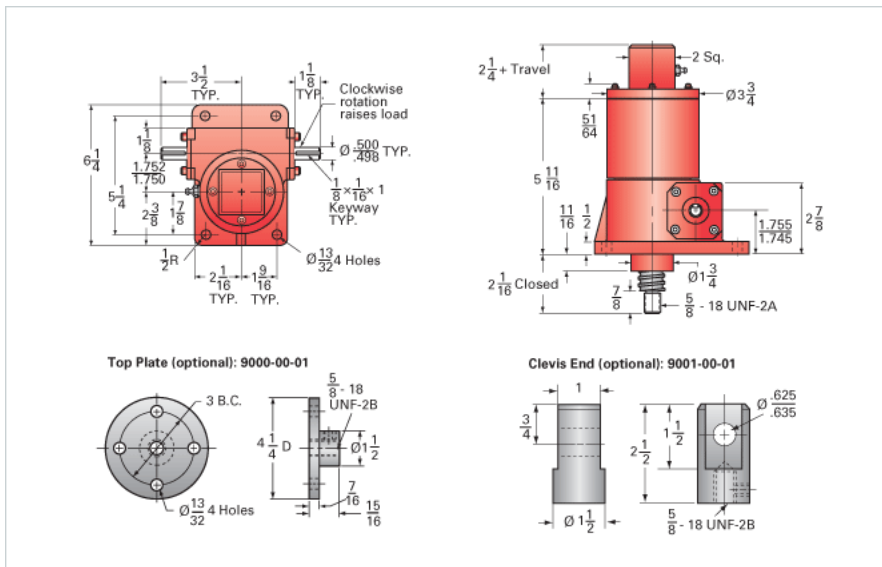

ActionJac 2.5-BSJ-IK 24:1

Call 800-321-7800 or visit us online at www.nookindustries.com to configure and order your ActionJac 2.5-BSJ-IK 24:1 today!

Details

Capacity [Ton]	2.5
Gear Ratio	24:1
Turns of Worm per Inch Travel	96
Torque to Raise 1 lb. [in-lb]	0.0046
Lifting Screw Diameter [in]	1.00
Screw Lead [in]	0.250
Root Diameter [in]	0.820
BackDrive Holding Torque [ft-lb]	1.5
Tare Drag Torque [in-lb]	5

Performance Specifications

Maximum Allowable Input [hp]	0.50
Maximum Input Torque [in-lb]	21
Maximum Worm Speed at Rated Load [rpm]	1370
Maximum Load at 1750 RPM [lb]	3914
Starting Torque	1.5 x Running Torque

Weight

Base 0 Travel [lb]	17
Per Inch of Travel [lb]	0.60
Grease [lb]	0.5