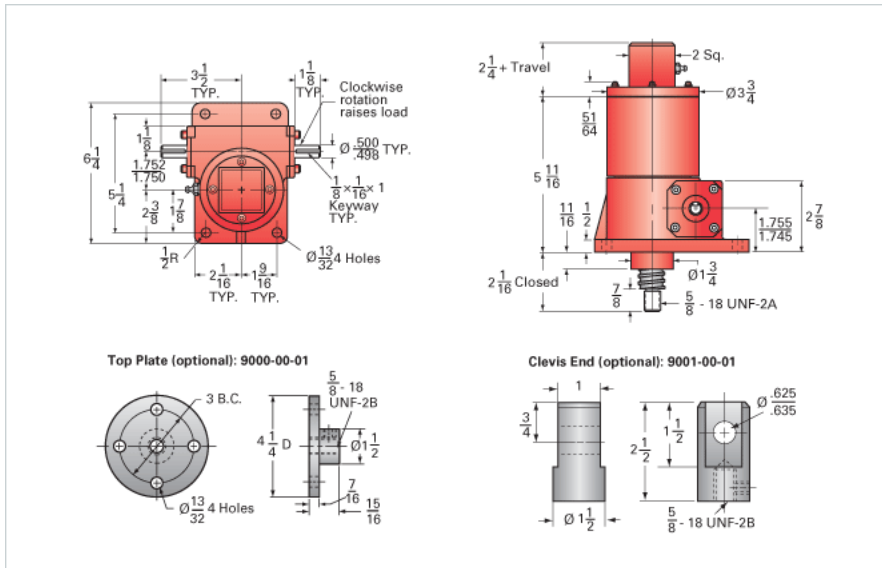

### Details

Capacity [Ton]	2.5
Gear Ratio	12:1
Turns of Worm per Inch Travel	48
Torque to Raise 1 lb. [in-lb]	0.0067
Lifting Screw Diameter [in]	1.00
Screw Lead [in]	0.250
Root Diameter [in]	0.820
BackDrive Holding Torque [ft-lb]	2.0
Tare Drag Torque [in-lb]	5

### Performance Specifications

Maximum Allowable Input [hp]	1.50
Maximum Input Torque [in-lb]	53
Maximum Worm Speed at Rated Load [rpm]	1636
Maximum Load at 1750 RPM [lb]	4674
Starting Torque	1.5 x Running Torque