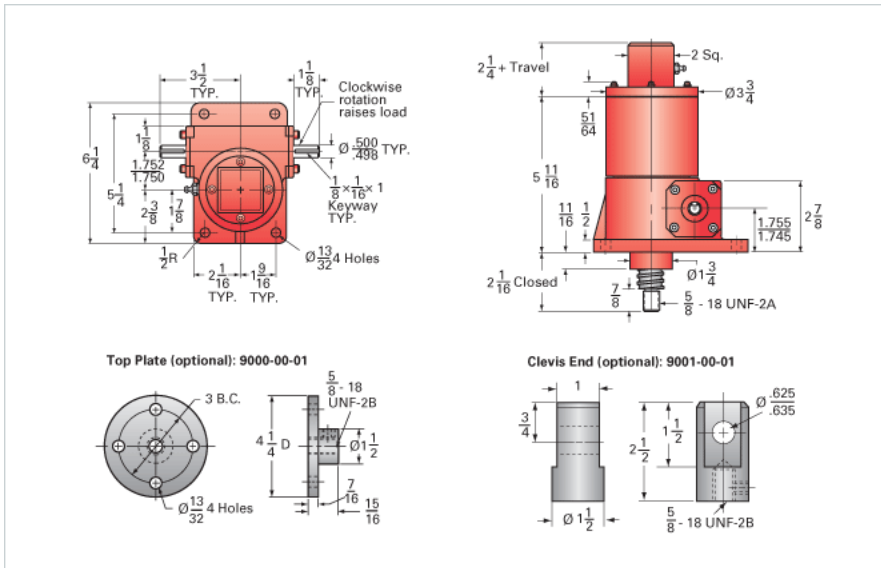

ActionJac 2.5-BSJ-IK 12:1

Call 800-321-7800 or visit us online at www.nookindustries.com to configure and order your ActionJac 2.5-BSJ-IK 12:1 today!

Details

Capacity [Ton]	2.5
Gear Ratio	12:1
Turns of Worm per Inch Travel	48
Torque to Raise 1 lb. [in-lb]	0.0067
Lifting Screw Diameter [in]	1.00
Screw Lead [in]	0.250
Root Diameter [in]	0.820
BackDrive Holding Torque [ft-lb]	2.0
Tare Drag Torque [in-lb]	5

Performance Specifications

Maximum Allowable Input [hp]	1.50
Maximum Input Torque [in-lb]	53
Maximum Worm Speed at Rated Load [rpm]	1636
Maximum Load at 1750 RPM [lb]	4674
Starting Torque	1.5 x Running Torque

Weight

Base 0 Travel [lb]	17
Per Inch of Travel [lb]	0.60
Grease [lb]	0.5