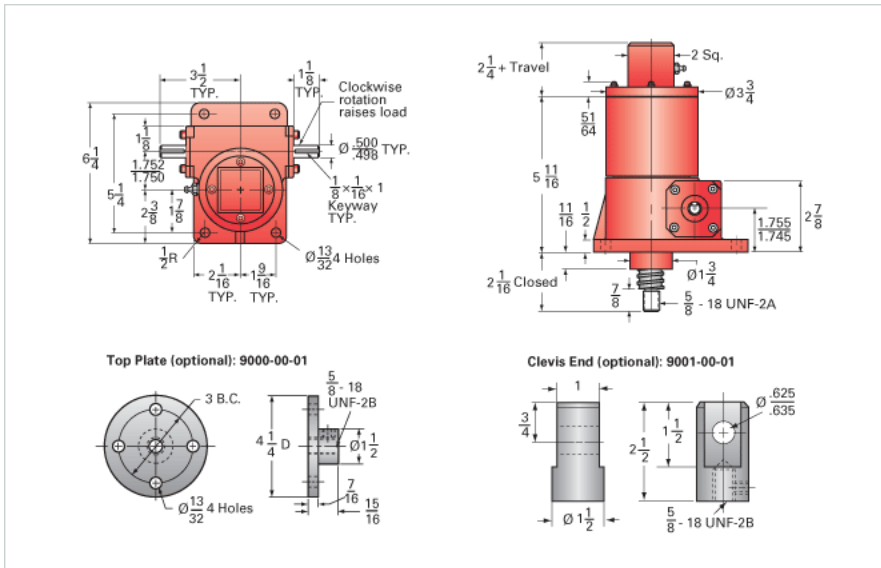

ActionJac 2.5-BSJ-IK 6:1

Call 800-321-7800 or visit us online at www.nookindustries.com to configure and order your ActionJac 2.5-BSJ-IK 6:1 today!

Details

Capacity [Ton]	2.5
Gear Ratio	6:1
Turns of Worm per Inch Travel	24
Torque to Raise 1 lb. [in-lb]	0.0112
Lifting Screw Diameter [in]	1.00
Screw Lead [in]	0.250
Root Diameter [in]	0.820
BackDrive Holding Torque [ft-lb]	4.0
Tare Drag Torque [in-lb]	5

Performance Specifications

Maximum Allowable Input [hp]	2.00
Maximum Input Torque [in-lb]	51
Maximum Worm Speed at Rated Load [rpm]	1636
Maximum Load at 1750 RPM [lb]	4674
Starting Torque	1.5 x Running Torque

Weight

Base 0 Travel [lb]	17
Per Inch of Travel [lb]	0.60
Grease [lb]	0.5