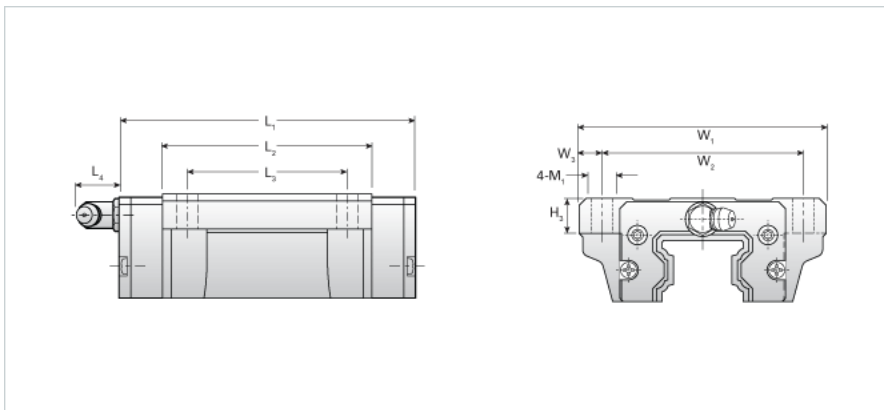

NH35LEB

Call 800-321-7800 or visit us online at www.nookindustries.com to configure and order your NH35LEB today!

Details	
Size [mm]	35
Dimensions	
L1 [mm]	141
L2 [mm]	109
L3 [mm]	62
L4 [mm]	12
H3 [mm]	13
W1 [mm]	100
W2 [mm]	82
W3 [mm]	9
M1 [mm]	9
Forces and Torques	
Basic Load Ratings C [kN]	50.30
Basic Load Ratings C [lbf]	11306
Basic Load Ratings C0 [kN]	81.59
Basic Load Ratings C0 [lbf]	18337
Static Moment Ratings-Ma [kN-m]	1.13
Static Moment Ratings-Ma [lb-in]	9982
Static Moment Ratings-Mb [kN-m]	1.13
Static Moment Ratings-Mb [lb-in]	9982
Static Moment Ratings-Mc [kN-m]	1.64
Static Moment Ratings-Mc [lb-in]	14496
Weight	
Weight-Block [kg]	2.50
Grease Fitting	
Grease Fitting Part Number	B-M6F