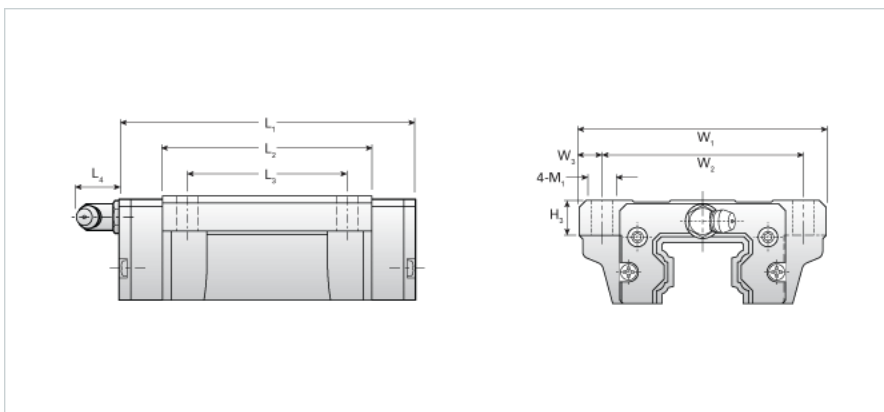

NH25LEB

Call 800-321-7800 or visit us online at www.nookindustries.com to configure and order your NH25LEB today!

Details	
Size [mm]	25
Dimensions	
L1 [mm]	107
L2 [mm]	83
L3 [mm]	45
L4 [mm]	12
H3 [mm]	10
W1 [mm]	70
W2 [mm]	57
W3 [mm]	6.5
M1 [mm]	7
Forces and Torques	
Basic Load Ratings C [kN]	27.36
Basic Load Ratings C [lbf]	6149
Basic Load Ratings C0 [kN]	45.89
Basic Load Ratings C0 [lbf]	10314
Static Moment Ratings-Ma [kN-m]	0.47
Static Moment Ratings-Ma [lb-in]	4166
Static Moment Ratings-Mb [kN-m]	0.47
Static Moment Ratings-Mb [lb-in]	4166
Static Moment Ratings-Mc [kN-m]	0.64
Static Moment Ratings-Mc [lb-in]	5642
Weight	
Weight-Block [kg]	0.97
Grease Fitting	
Grease Fitting Part Number	B-M6F