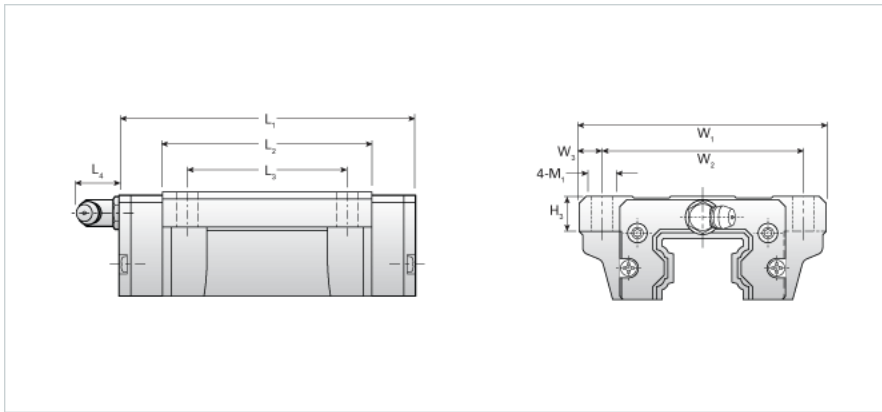

NH25LEB

Call 800-321-7800 or visit us online at www.nookindustries.com to configure and order your NH25LEB today!

Details	
Size [mm]	25
Dimensions	
L1 [mm]	107
L2 [mm]	83
L3 [mm]	45
L4 [mm]	12
H3 [mm]	10
W1 [mm]	70
W2 [mm]	57
W3 [mm]	6.5
M1 [mm]	7
Forces and Torques	
Basic Load Ratings C [kN]	27.36
Basic Load Ratings C [lbf]	6149
Basic Load Ratings C0 [kN]	45.89
Basic Load Ratings C0 [lbf]	10314
Static Moment Ratings-Ma [kN-m]	0.47
Static Moment Ratings-Ma [lb-in]	4166
Static Moment Ratings-Mb [kN-m]	0.47
Static Moment Ratings-Mb [lb-in]	4166
Static Moment Ratings-Mc [kN-m]	0.64
Static Moment Ratings-Mc [lb-in]	5642
Weight	
Weight-Block [kg]	0.97
Grease Fitting	
Grease Fitting Part Number	B-M6F