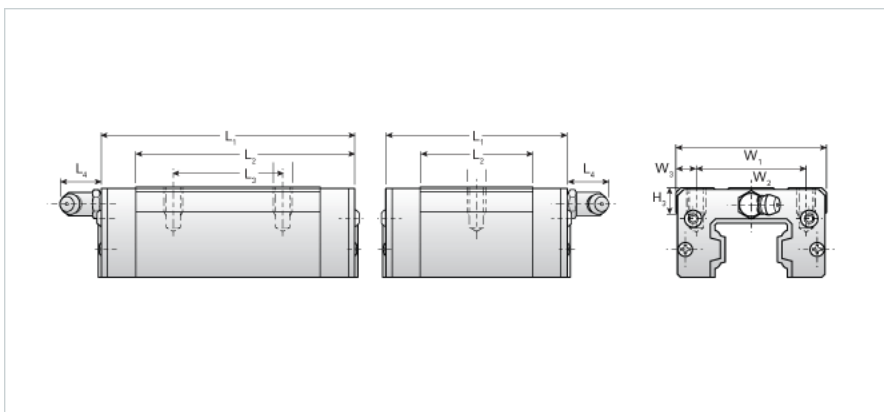

NU55ER

Call 800-321-7800 or visit us online at www.nookindustries.com to configure and order your NU55ER today!

Details	
Size [mm]	55
Dimensions	
L1 [mm]	168
L2 [mm]	124
L3 [mm]	75
L4 [mm]	14
H3 [mm]	18
M1 x l	M12X18
W1 [mm]	100
W2 [mm]	75
W3 [mm]	12.5
Forces and Torques	
Basic Load Ratings C [kN]	89.53
Basic Load Ratings C [lbf]	20132
Basic Load Ratings C0 [kN]	137.09
Basic Load Ratings C0 [lbf]	30811
Static Moment Ratings-Ma [kN-m]	2.22
Static Moment Ratings-Ma [lb-in]	19617
Static Moment Ratings-Mb [kN-m]	2.22
Static Moment Ratings-Mb [lb-in]	19617
Static Moment Ratings-Mc [kN-m]	3.95
Static Moment Ratings-Mc [lb-in]	34980
Weight	
Weight-Block [kg]	3.30
Grease Fitting	
Grease Fitting Part Number	B-PT 1/8