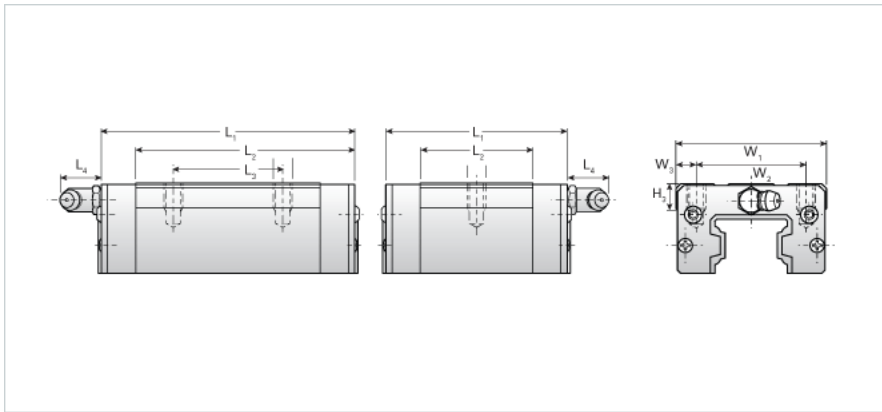

## NU30ER

Call 800-321-7800 or visit us online at [www.nookindustries.com](http://www.nookindustries.com) to configure and order your NU30ER today!

Details	
Size [mm]	30
Dimensions	
L1 [mm]	97
L2 [mm]	68
L3 [mm]	40
L4 [mm]	12
H3 [mm]	8
M1 x l	M8X10
W1 [mm]	60
W2 [mm]	40
W3 [mm]	10
Forces and Torques	
Basic Load Ratings C [kN]	28.24
Basic Load Ratings C [lbf]	6347
Basic Load Ratings C0 [kN]	46.86
Basic Load Ratings C0 [lbf]	10535
Static Moment Ratings-Ma [kN-m]	0.43
Static Moment Ratings-Ma [lb-in]	3819
Static Moment Ratings-Mb [kN-m]	0.43
Static Moment Ratings-Mb [lb-in]	3819
Static Moment Ratings-Mc [kN-m]	0.72
Static Moment Ratings-Mc [lb-in]	6336
Weight	
Weight-Block [kg]	0.90
Grease Fitting	
Grease Fitting Part Number	B-M6F