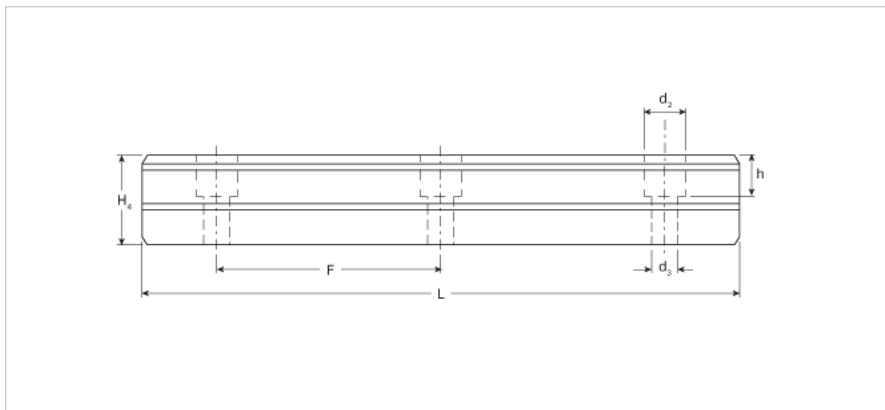

NH-35

Call 800-321-7800 or visit us online at www.nookindustries.com to configure and order your NH-35 today!

Details

Size [mm]	35
Type	Standard

Dimensions

d2 [mm]	14
d3 [mm]	9
h [mm]	15
H4 [mm]	32
F [mm]	80
W [mm]	34
Maximum Length [mm]	4000

Weight

Weights-Rail [kg/m]	7.5
---------------------	-----