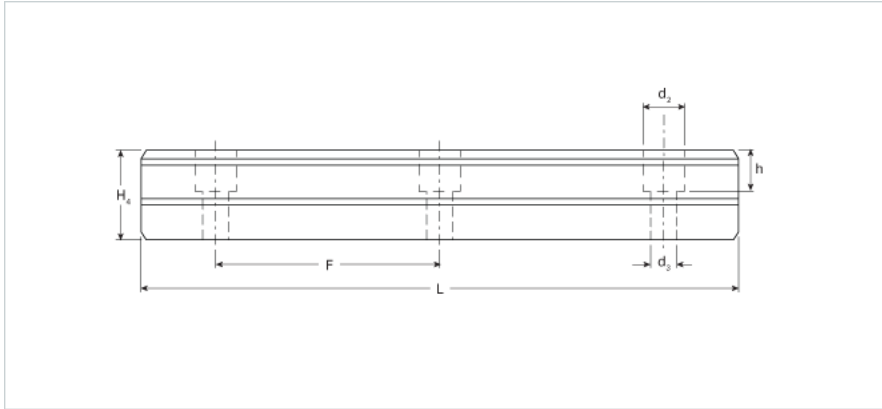

### Details

Size [mm]	20
Type	Standard

### Dimensions

d2 [mm]	9.5
d3 [mm]	6
h [mm]	11
H4 [mm]	21
F [mm]	60
W [mm]	20
Maximum Length [mm]	3000