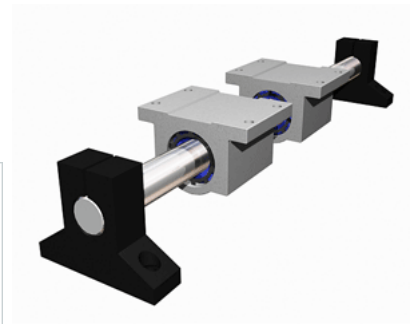

PowerTrax 121-12-SXX

Call 800-321-7800 or visit us online at www.nookindustries.com to configure and order your PowerTrax 121-12-SXX today!

Product Info

Nominal Shaft Diameter [in]	0.75
Pillow Block	XEP-12
End Support	NSB-12

Dimensions

A +/-0.003 [in]	2.187
B [in]	2.75
B1 [in]	2.75
C1 [in]	2.06
D [in]	0.75

Performance Specifications

Load Maximum/Block [lbf]	406
--------------------------	-----