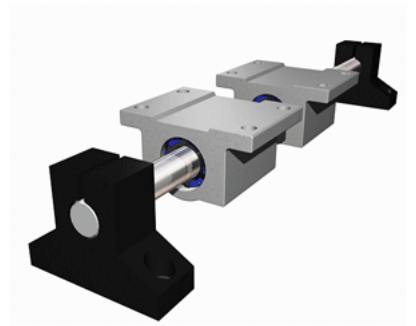

PowerTrax 121-06-SXX

Call 800-321-7800 or visit us online at www.nookindustries.com to configure and order your PowerTrax 121-06-SXX today!

Product Info

Nominal Shaft Diameter [in]	0.38
Pillow Block	XEP-6
End Support	NSB-6

Dimensions

A +/-0.003 [in]	1.250
B [in]	1.75
B1 [in]	1.63
C1 [in]	1.31
D [in]	0.56

Performance Specifications

Load Maximum/Block [lbf]	68
--------------------------	----