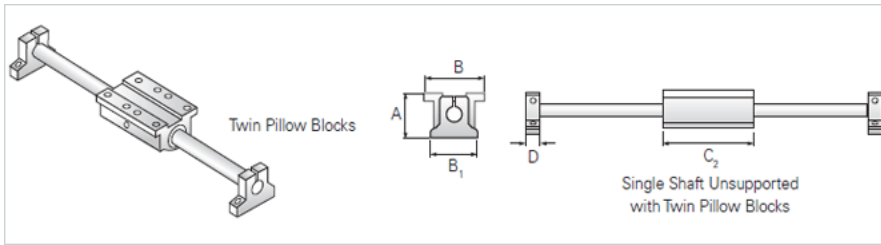

PowerTrax 121-24-TXX

Call 800-321-7800 or visit us online at www.nookindustries.com to configure and order your PowerTrax 121-24-TXX today!

Product Info

Nominal Shaft Diameter [in]	1.50
Pillow Block	TEP-24
End Support	NSB-24

Dimensions

A +/-0.003 [in]	3.750
B [in]	4.75
B1 [in]	4.75
C2 [in]	9.00
D [in]	1.25

Performance Specifications

Load Maximum/Block [lbf]	2752
Maximum Stroke Length [in]	L-(11.50)