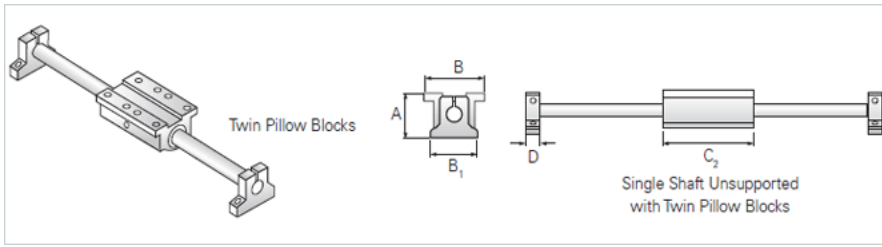

### Product Info

Nominal Shaft Diameter [in]	1.00
Pillow Block	TEP-16
End Support	NSB-16

### Dimensions

A +/-0.003 [in]	2.687
B [in]	3.25
B1 [in]	3.25
C2 [in]	6.00
D [in]	1.00

### Performance Specifications

Load Maximum/Block [lbf]	1450
Maximum Stroke Length [in]	L-(8.00)