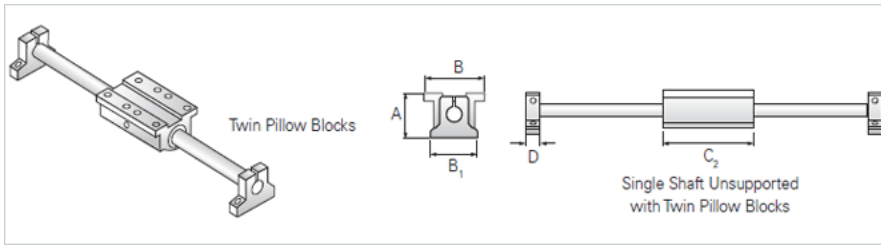

PowerTrax 121-12-TXX

Call 800-321-7800 or visit us online at www.nookindustries.com to configure and order your PowerTrax 121-12-TXX today!

Product Info

| | |
|-----------------------------|--------|
| Nominal Shaft Diameter [in] | 0.75 |
| Pillow Block | TEP-12 |
| End Support | NSB-12 |

Dimensions

| | |
|-----------------|-------|
| A +/-0.003 [in] | 2.187 |
| B [in] | 2.75 |
| B1 [in] | 2.75 |
| C2 [in] | 4.50 |
| D [in] | 0.75 |

Performance Specifications

| | |
|----------------------------|----------|
| Load Maximum/Block [lbf] | 812 |
| Maximum Stroke Length [in] | L-(6.00) |