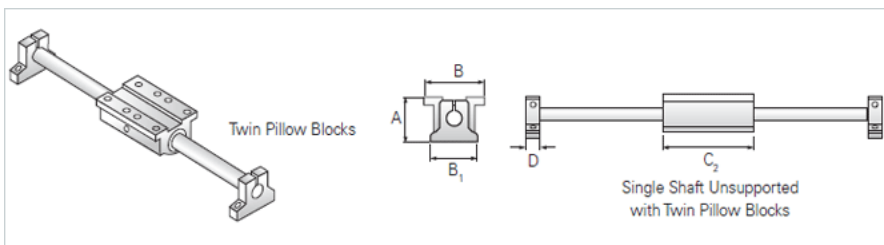

PowerTrax 121-06-TXX

Call 800-321-7800 or visit us online at www.nookindustries.com to configure and order your PowerTrax 121-06-TXX today!

Product Info

| | |
|-----------------------------|-------|
| Nominal Shaft Diameter [in] | 0.38 |
| Pillow Block | TEP-6 |
| End Support | NSB-6 |

Dimensions

| | |
|-----------------|-------|
| A +/-0.003 [in] | 1.250 |
| B [in] | 1.75 |
| B1 [in] | 1.63 |
| C2 [in] | 2.75 |
| D [in] | 0.56 |

Performance Specifications

| | |
|----------------------------|----------|
| Load Maximum/Block [lbf] | 136 |
| Maximum Stroke Length [in] | L-(3.88) |