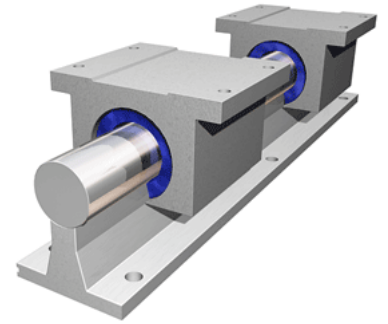

PowerTrax 131-24-SXX

Call 800-321-7800 or visit us online at www.nookindustries.com to configure and order your PowerTrax 131-24-SXX today!

Product Info

Nominal Shaft Diameter [in]	1.50
Pillow Block	TEP-24-OPN

Dimensions

A +/-0.003 [in]	4.250
B [in]	4.75
B1 [in]	3.00
C1 [in]	4.00

Performance Specifications

Load Maximum/Block [lbf]	1346
--------------------------	------